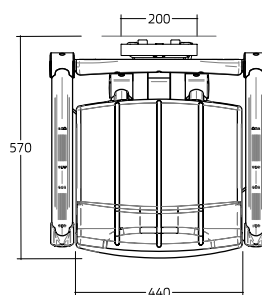

TECHNICAL DATA SHEET

31-142-*-A/C

Shower seat for horizontal track

with backrest & armrest height and sideways adjustable

TOP

PERSPECTIVE

FRONT

SIDE

PRODUCT DATA:

Item code:	31-142-*-A, 31-142-*-C
Item Description:	Shower seat for horiz. track, with backrest & armrest h/ sideways adjust.
Length:	NA
Dimensions:	NA
Includes:	NA
Type:	NA
Flexibility:	Removable, Height and sideways adjustable.
Adjustability:	Manually adjustable.
Materials:	Aluminium, Stainless steel, ABS, Nylon, XL EXTRALIGHT®
Finish:	Anodized, Similar stainless steel.
Colour:	*White; red; blue; black; dark grey.
Max loading weight:	NA
Max user weight:	150 kg - 330 lbs/1 m
Country of Origin:	Italy.