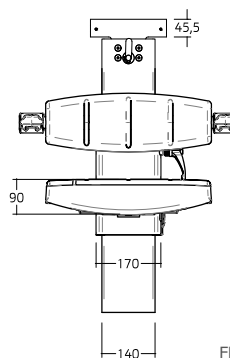

TECHNICAL DATA SHEET

31-142-*-A/C

Shower seat for horizontal track

with backrest & armrest height and sideways adjustable

TOP

PERSPECTIVE

FRONT

SIDE

PRODUCT DATA:

Item code:	31-142-*-A, 31-142-*-C
Item Description:	Shower seat for horiz. track, with backrest & armrest h/ sideways adjust.
Length:	NA
Dimensions:	NA
Includes:	NA
Type:	NA
Flexibility:	Removable, Height and sideways adjustable.
Adjustability:	Manually adjustable.
Materials:	Aluminium, Stainless steel, ABS, Nylon, XL EXTRALIGHT®
Finish:	Anodized, Similar stainless steel.
Colour:	*White; red; blue; black; dark grey.
Max loading weight:	NA
Max user weight:	150 kg - 330 lbs/1 m
Country of Origin:	Italy.