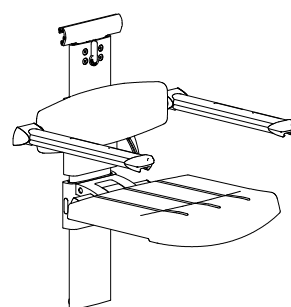

TECHNICAL DATA SHEET

31-142-*-A/C

Shower seat for horizontal track

with backrest & armrest height and sideways adjustable

TOP

PERSPECTIVE

FRONT

SIDE

PRODUCT DATA:

Item code:	31-142-*-A, 31-142-*-C
Item Description:	Shower seat for horiz. track, with backrest & armrest h/ sideways adjust.
Length:	NA
Dimensions:	NA
Includes:	NA
Type:	NA
Flexibility:	Removable, Height and sideways adjustable.
Adjustability:	Manually adjustable.
Materials:	Aluminium, Stainless steel, ABS, Nylon, XL EXTRALIGHT®
Finish:	Anodized, Similar stainless steel.
Colour:	*White; red; blue; black; dark grey.
Max loading weight:	NA
Max user weight:	150 kg - 330 lbs/1 m
Country of Origin:	Italy.