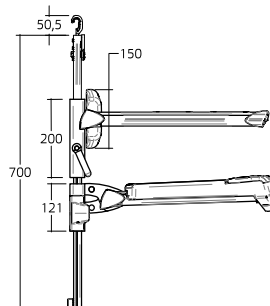

TECHNICAL DATA SHEET

31-142-*-A/C

Shower seat for horizontal track

with backrest & armrest height and sideways adjustable

TOP

PERSPECTIVE

FRONT

SIDE

PRODUCT DATA:

Item code:	31-142-*-A, 31-142-*-C
Item Description:	Shower seat for horiz. track, with backrest & armrest h/ sideways adjust.
Length:	NA
Dimensions:	NA
Includes:	NA
Type:	NA
Flexibility:	Removable, Height and sideways adjustable.
Adjustability:	Manually adjustable.
Materials:	Aluminium, Stainless steel, ABS, Nylon, XL EXTRALIGHT®
Finish:	Anodized, Similar stainless steel.
Colour:	*White; red; blue; black; dark grey.
Max loading weight:	NA
Max user weight:	150 kg - 330 lbs/1 m
Country of Origin:	Italy.