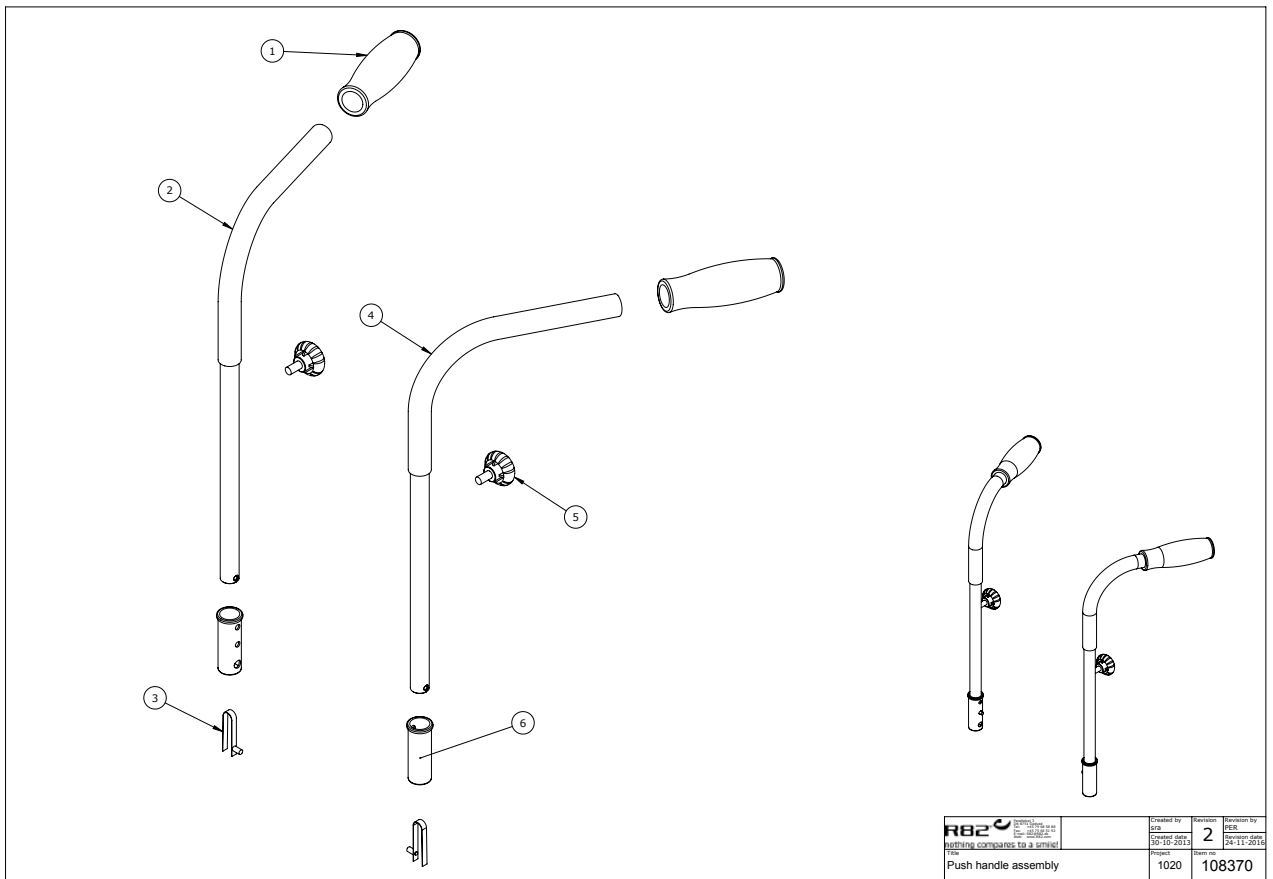

R82 nothing compares to a smile! Push handle assembly	Created by gra	Revised by PER
	Created date 30-10-2013	Revised date 24-11-2016
Part no. 1020	Quantity 2	Part name 108370

Position	Art nr.	Description	Quantity	Unit of measure	Ean kode
1	108371	Rubber grip for handle	2,00	Pieces	5707292583857
2	109836	Hand brace, right	1,00	Pieces	5707292583185
3	6153510	Spring Ø5*10 mm	2,00	Pieces	5707292590305
4	109837	Hand brace, left	1,00	Pieces	5707292583178
5	3501201	R82 handle M8*25mm screw	2,00	Pieces	5707292413932