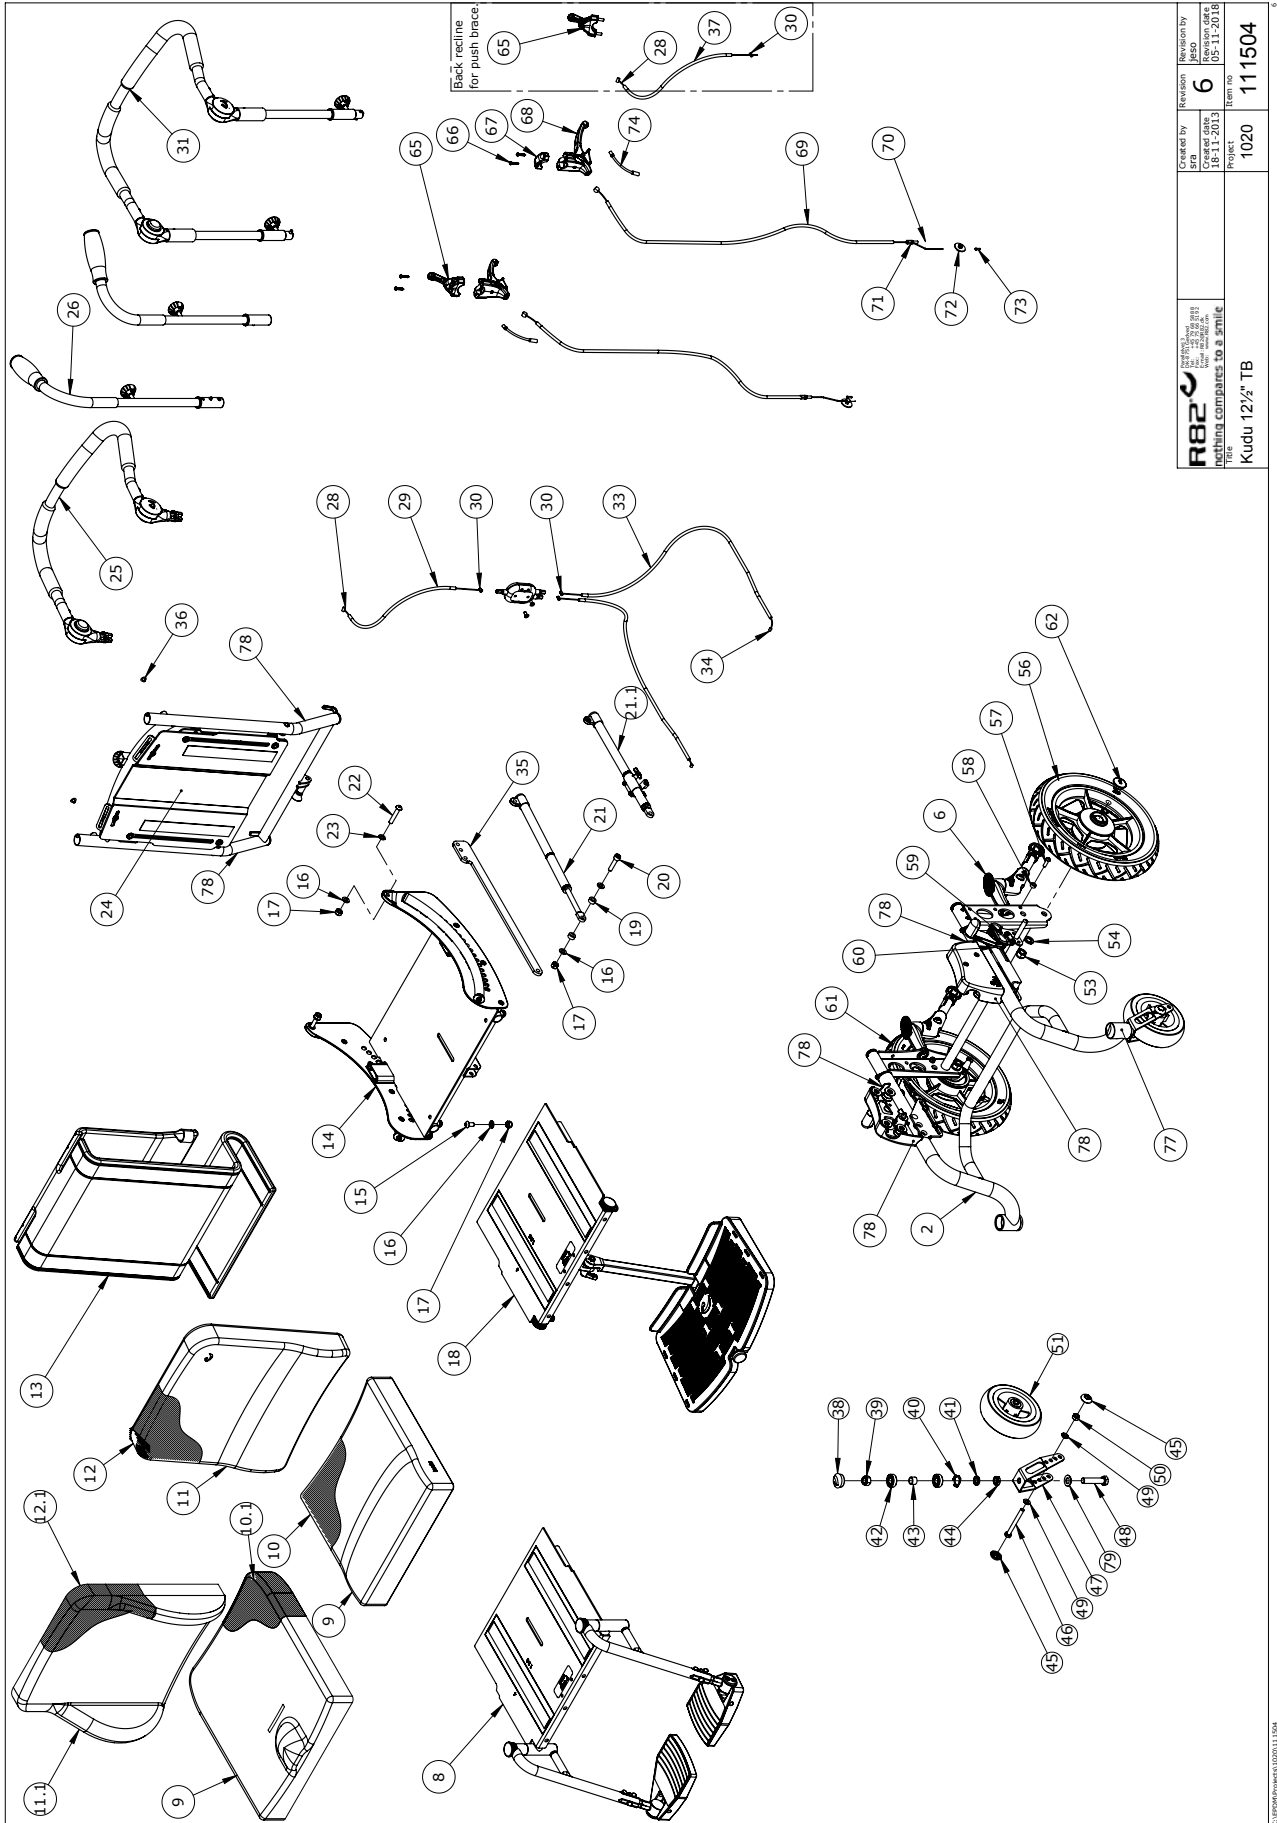

R82 A/S Parallelvej 3 8751 Gedved Denmark	Created by	Revised by
	840	6
	Create date	Revision date
	18-11-2013	05-11-2018
	Project	Item no.
	1020	111504
For Kudu 12½" TB