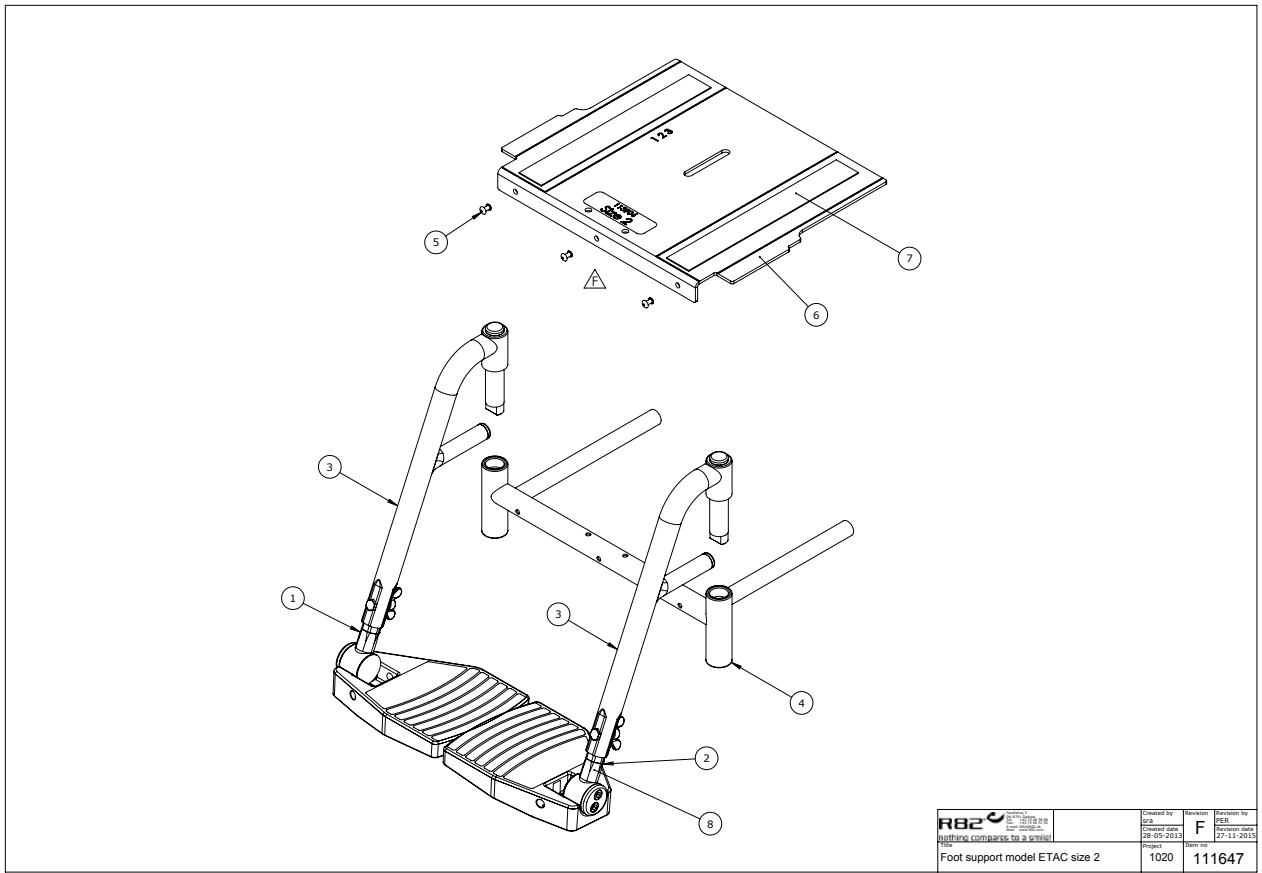

Position	Art nr.	Description	Quantity	Unit of measure	Ean code
1	5025653-1	lower footsupport parted Right	1	PCS	5707292587916
1	5025642-1	lower foot support, parted,	1	PCS	5707292587930
1	5025644-1	lower footsupport parted Right	1	PCS	5707292587954
2	5025653-2	lower footsupport parted Left	1	PCS	5707292587923
2	5025642-2	lower footsupport parted left	1	PCS	5707292587947
2	5025644-2	lower footsupport parted Left	1	PCS	5707292587961
3	5025572-01	toppart foot support, parted,	2	PCS	5707292588012
3	5025573-01	toppart foot support, parted,	2	PCS	5707292588029
4	109220	Footrest system size 2	1	PCS	5707292583253
5	0506513	Stainless blind rivet Ø4, 8*12	4	PCS	5707292137326
6	113904	Seat extension plate size 2	1	PCS	5707292602855
7	4913040	30mm adhesive hook, black	0,5	MTR	5707292786517
8	0493437	Label "exclamation mark"	2	PCS	5707292136909