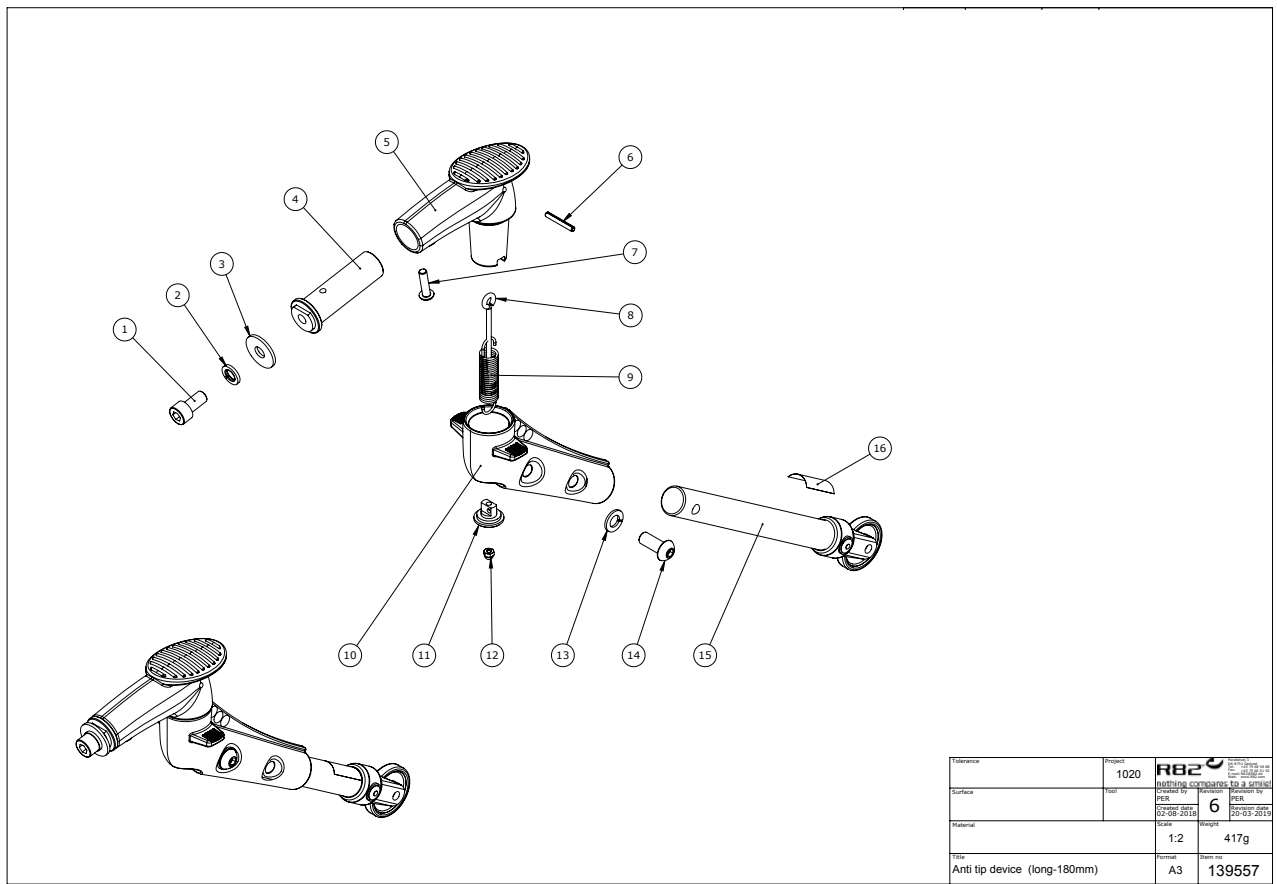

Position	Art nr.	Description	Quantity	Unit of measure	Ean kode
1	0602900	Insex screw 8*16	2	PCS	5707292138200
2	1100500	Spring washer 8mm, stainless	2	PCS	5707292140142
3	1108025	Washer M8, stainless a4, din9021	2	PCS	5707292140395
4	139558	Extended Antitip Mounting stud	2	PCS	5707292867490
5	138453	Top Joint	2	PCS	5707292867254
6	0532210	Span pin 1481 3*22 stainless	2	PCS	5707292423313
7	0658020	Button head M5 x 20, stainless	2	PCS	5707292139405
8	74642	Locking eye bolt, anttip, couga	2	PCS	5707292415752
9	0310520	Tension spring 1,5x12x55,5in	2	PCS	5707292406361
10	138280	Lower part anti tilt Kudu	2	PCS	5707292867018
11	6109361	Spring holder f/anti tip	2	PCS	5707292415479
12	1781030	Stainless top nut M3	2	PCS	5707292415769
13	1101075	Spring washer M8, wavy	2	PCS	5707292580962
14	0609816	Stainless insex screw 8x15	2	PCS	5707292138569
15	5097003	Extentionbar with wheel, long	2	PCS	5707292416209
16	0492052	Anti Tip Advice	2	PCS	5707292806130