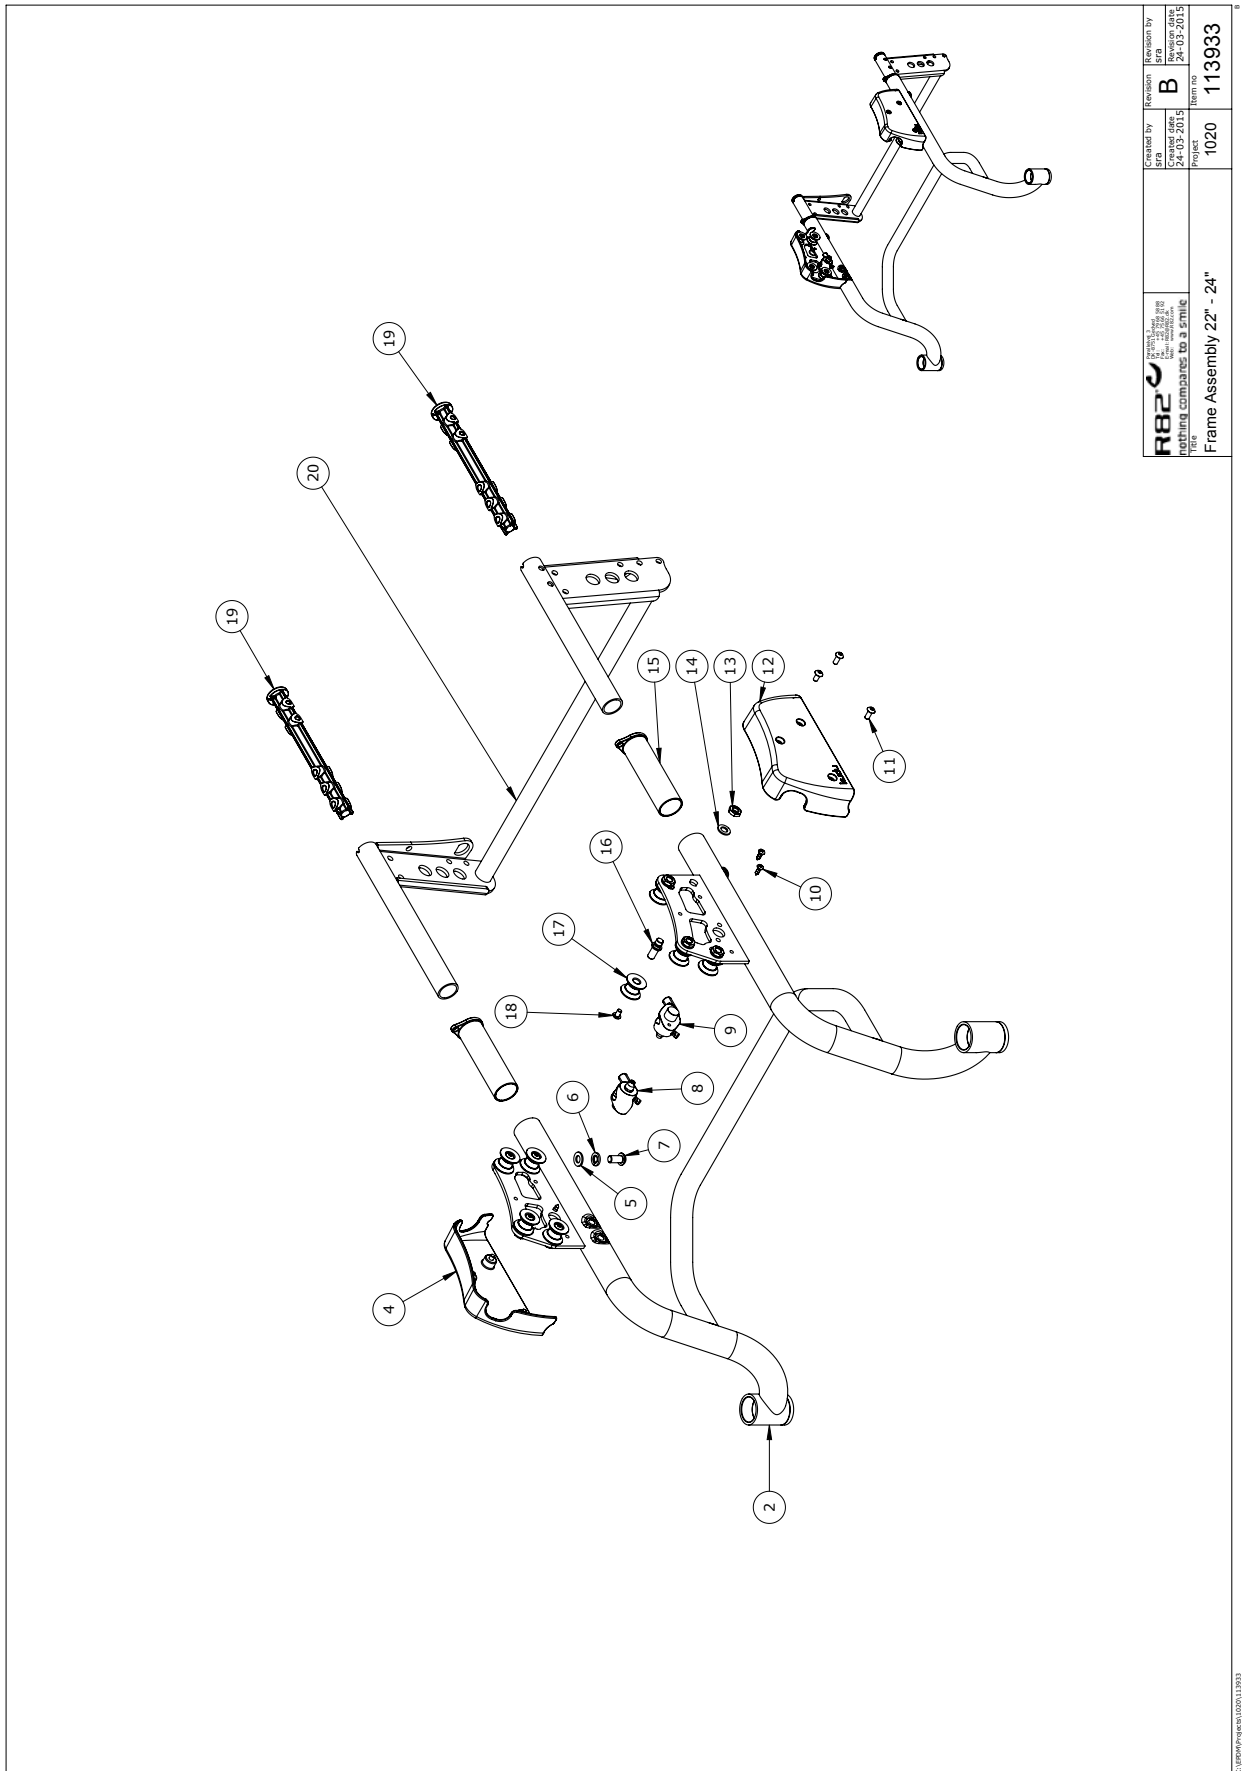

R82 A/S nothing compares to a smile Title	Created by Item no. 24-03-2015	Revision Item no. B 24-03-2015	Revision by Item no. 113933
	Project 1020	Title Frame Assembly 22" - 24"	

C:\UPP\FK808\1020\113933