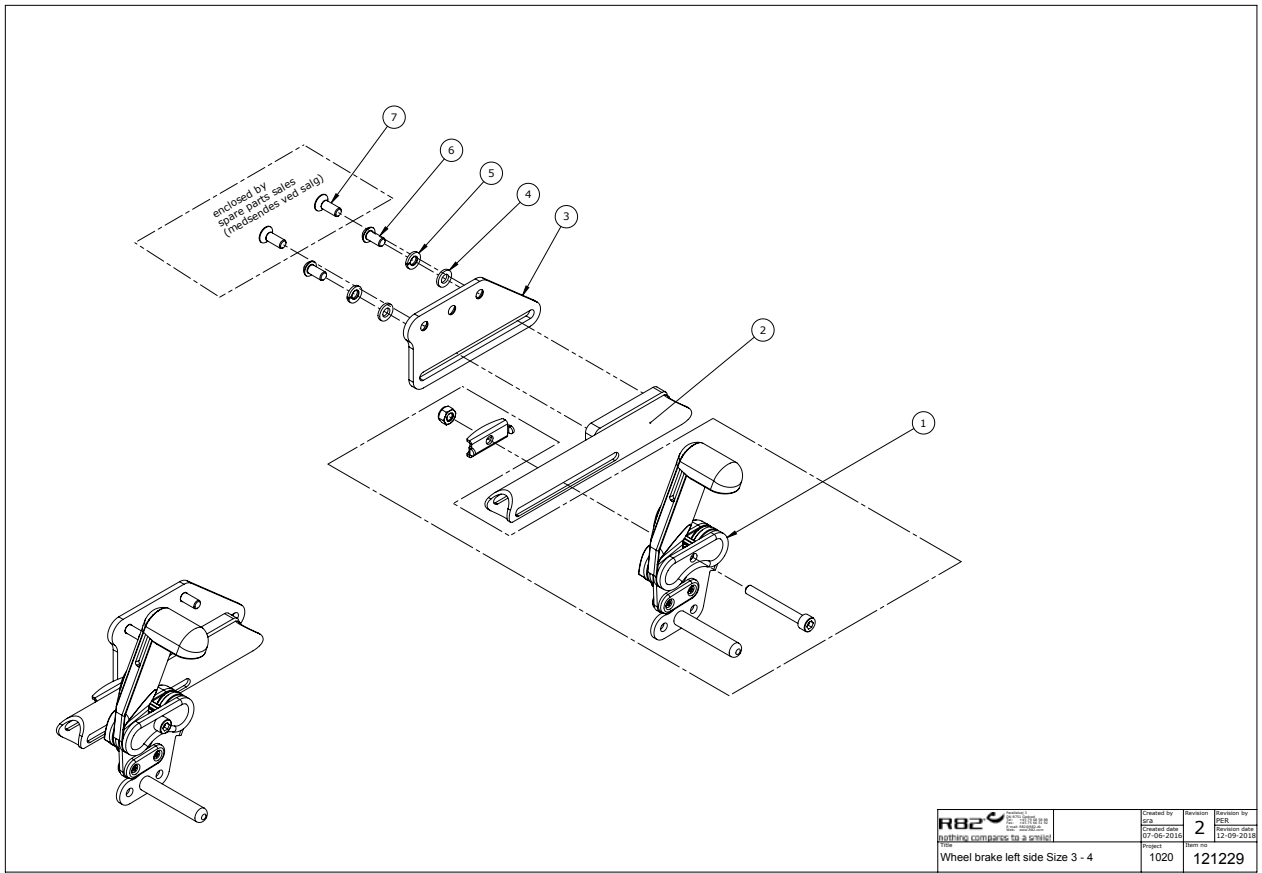

Position	Art nr.	Description	Quantity	Unit of measure	Ean kode
1	2983100	Brake for KUDU - Left.	1	PCS	5707292631329
2	116328	Bracket for brake	1	PCS	5707292623676
3	116326	Plate for brake right	1	PCS	5707292624512
4	1103000	Fazet washer 6mm	2	PCS	5707292140289
5	1100800	Center spring washer 6mm	2	PCS	5707292140166
6	0641200	Button head screw 6*12	2	PCS	5707292139252
7	0609729	Stainless insex 6*16	2	PCS	5707292435330