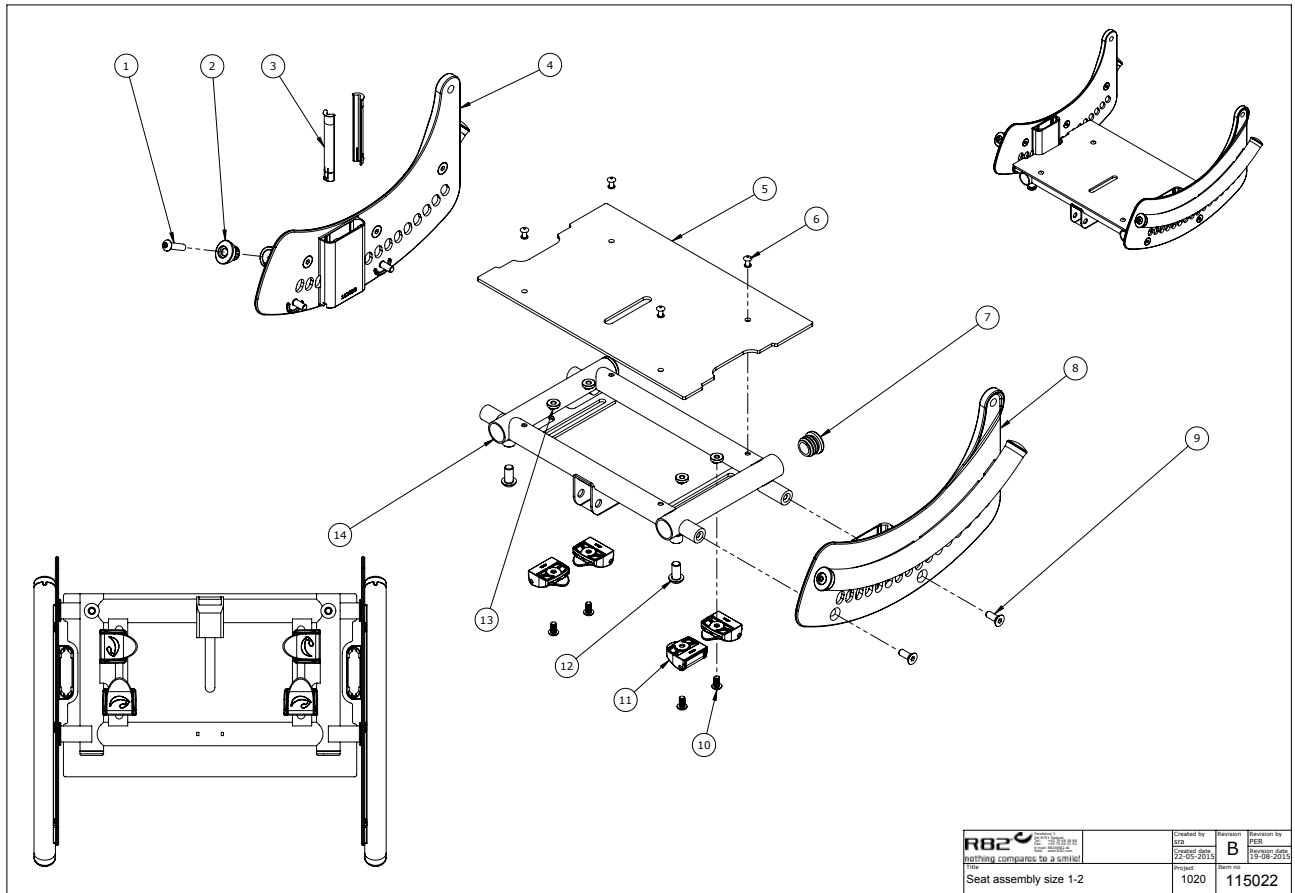

Position	Art nr.	Description	Quantity	Unit of measure	Ean kode
1	0659570	Button head screw 6*25 stainl.	PCS	2	5707292139474
2	103951	Stop	PCS	2	5707292582317
3	113718	Arm support guide	PCS	4	5707292604460
4	112887	Seat frame Right Size 1-2	PCS	1	5707292600455
5	108910	Seat plate size 1	PCS	1	5707292582980
5	108908	Seat plate size 2	PCS	1	5707292582874
6	0506513	Stainless blind rivet Ø4, 8*12	PCS	4	5707292137326
7	2503010	Ferrule d22*1,8-3,5, black	PCS	2	5707292357632
8	112886	Seat frame Left Size 1-2	PCS	1	5707292600448
9	0609729	Stainless insex 6*16	PCS	4	5707292435330
10	0631952	Button head M5*6, rf tuflok	PCS	4	5707292503725
11	75306	Snap lock R82 25	PCS	4	5707292437624
12	0661500	Button head screw 8*16 stainl.	PCS	2	5707292139559
13	78150	Groove nut M5	PCS	4	5707292576118
14	108729	Seat frame size 1	PCS	1	5707292582997
14	108722	Seat frame size 2, black	PCS	1	5707292582799