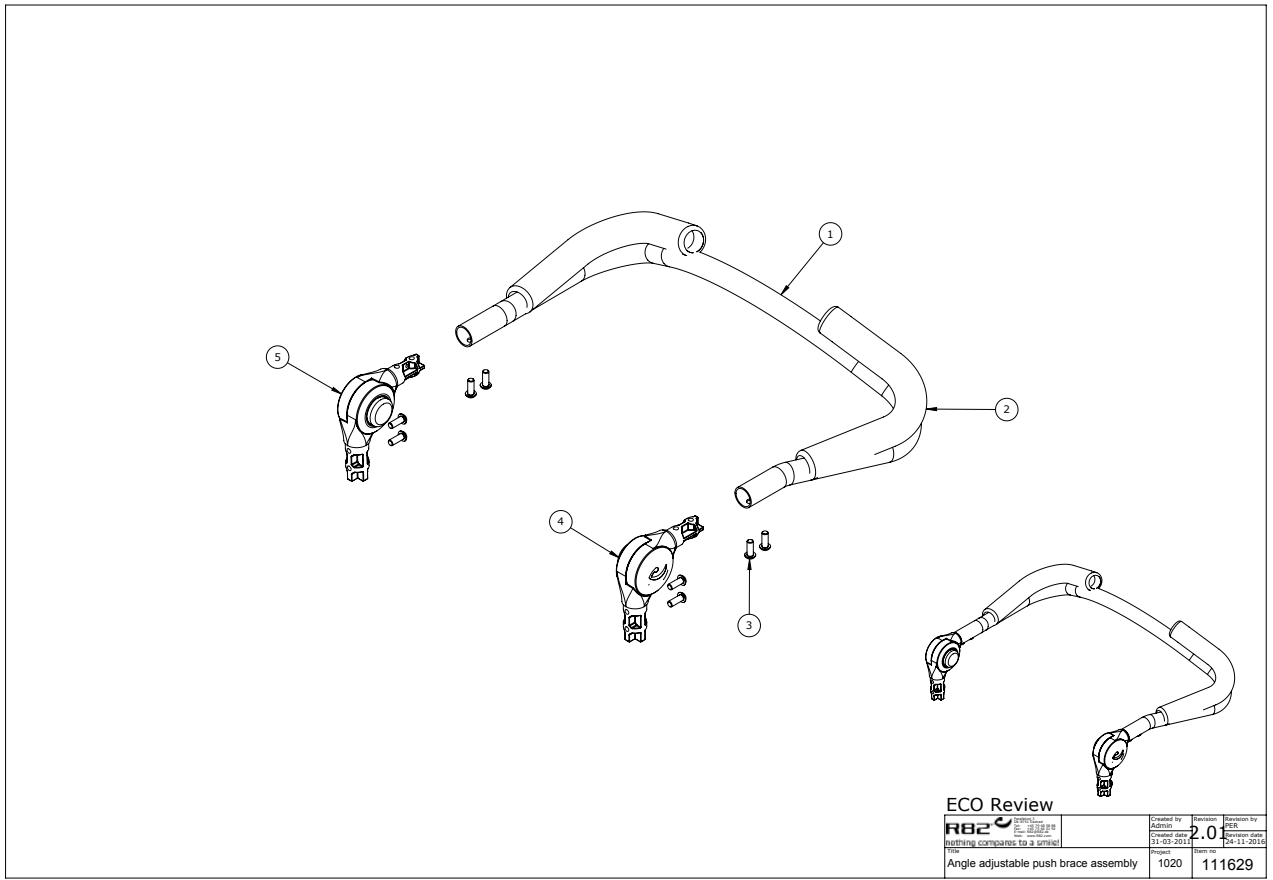

Position	Art nr.	Description	Quantity	Unit of measure	Ean kode
1	108869	Handbrace size 1	1	PCS	5707292581136
1	77915	Handbrace size 2	1	PCS	5707292581044
1	77985	Handbrace size 3	1	PCS	5707292580856
1	78127	Handbrace size 4	1	PCS	5707292580719
2	2500520	Type cover Ø20mm	2	PCS	5707292401649
3	0663120	Button Head M6*16 stainless st	8	PCS	5707292581532
4	121339	Angel joint left Ø19xØ22.3	1	PCS	5707292631701
5	121367	Angel joint right Ø19x Ø 22.3	1	PCS	5707292631695