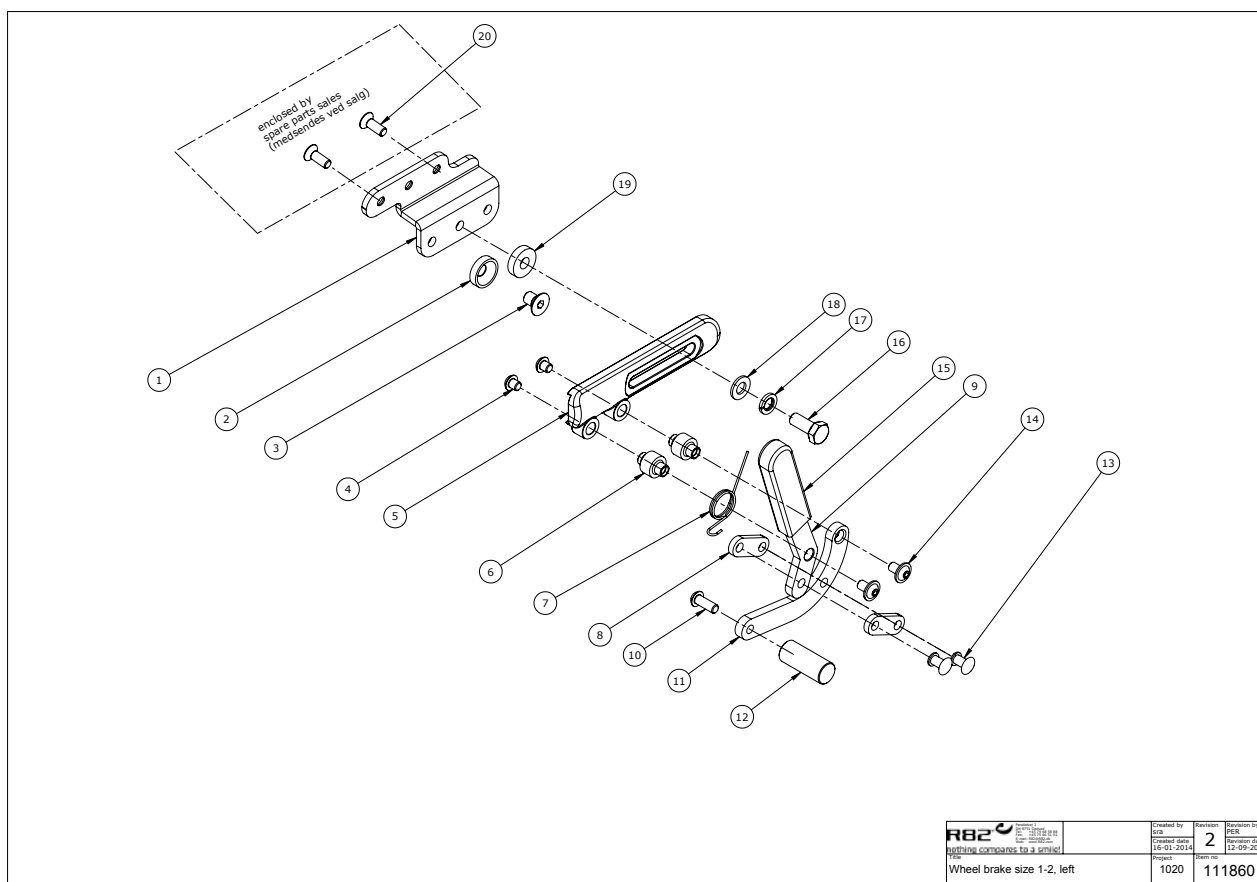

Position	Art nr.	Description	Quantity	Unit of measure	Ean kode
1	104307	Brake fix plate right side	1	PCS	5707292583161
2	108889	Spacer disc	1	PCS	5707292583109
3	0624802	Insex countersunk M8*12	1	PCS	5707292589309
4	0631961	Buttonhead M6*6,zn/fe&black	2	PCS	5707292577764
5	100997	Brake housing right	1	PCS	5707292574510
6	6109200	M6 thread bush, braking system	2	PCS	5707292185952
7	74138	Spring for brake, left	1	PCS	5707292377500
8	72338	Mounting 12x4x34,5	2	PCS	5707292107794
9	111862	Wheelbrake handle, L size 1+2	1	PCS	5707292587718
10	0641600	Button head screw 6*16	1	PCS	5707292139269
11	111863	Brake lever size 1-2	1	PCS	5707292587725
12	72337	Brake ratchet	1	PCS	5707292107787
13	0503175	Black case, Ø6,35*17,5mm	2	PCS	5707292137258
14	0641100	B.h. W/flange M6*10	2	PCS	5707292139245
15	2500512	Rubber cap for Panther brake	1	PCS	5707292143730
16	0602540	Hexagon Head Screw M8X20, A2	1	PCS	5707292602459
17	1100500	Spring washer 8mm, stainless	1	PCS	5707292140142
18	1105080	Stainless washer 8mm	1	PCS	5707292140364
19	111858	Spacer disc Ø8	1	PCS	5707292587695