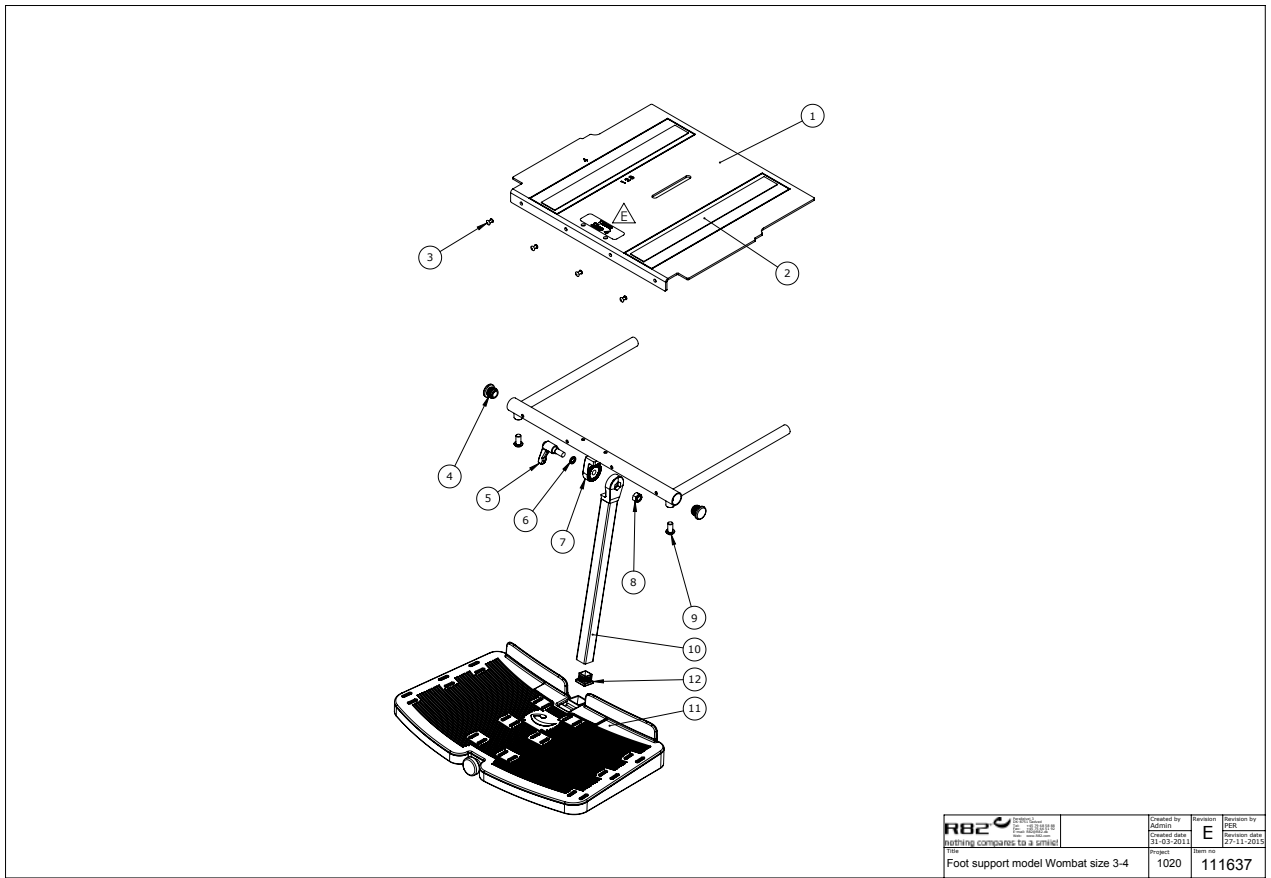

Position	Art nr.	Description	Quantity	Unit of measure	Ean kode
1	113903	Seat extension plate size 3	1	PCS	5707292602862
1	113902	Seat extension plate size 4	1	PCS	5707292602879
2	4913040	30mm adhesive hook, black	0,65	MTR	5707292786517
3	0506513	Stainless blind rivet Ø4, 8*12	4	PCS	5707292137326
4	2503010	Ferrule d22*1,8-3,5, black	2	PCS	5707292357632
5	3504025	Tightening handle 45mm M8*25	1	PCS	5707292147103
6	1100495	Spring washer M8	1	PCS	5707292458674
7	107907	Seat extension size 3	1	PCS	5707292582775
7	103183	Seat extension size 4	1	PCS	5707292581853
8	1631080	Stainless lock nut 8mm	1	PCS	5707292141453
9	0661500	Button head screw 8*16 stainl.	2	PCS	5707292139559
10	75261	Rod size 1 for footrest	1	PCS	5707292455543
11	95145-2	Footplate model Wombat	1	PCS	5707292331120
11	95145-3	Footplate model Wombat	1	PCS	5707292398833
12	2504500	Ferrule e20*1,0-2,0 int.black	1	PCS	5707292144126