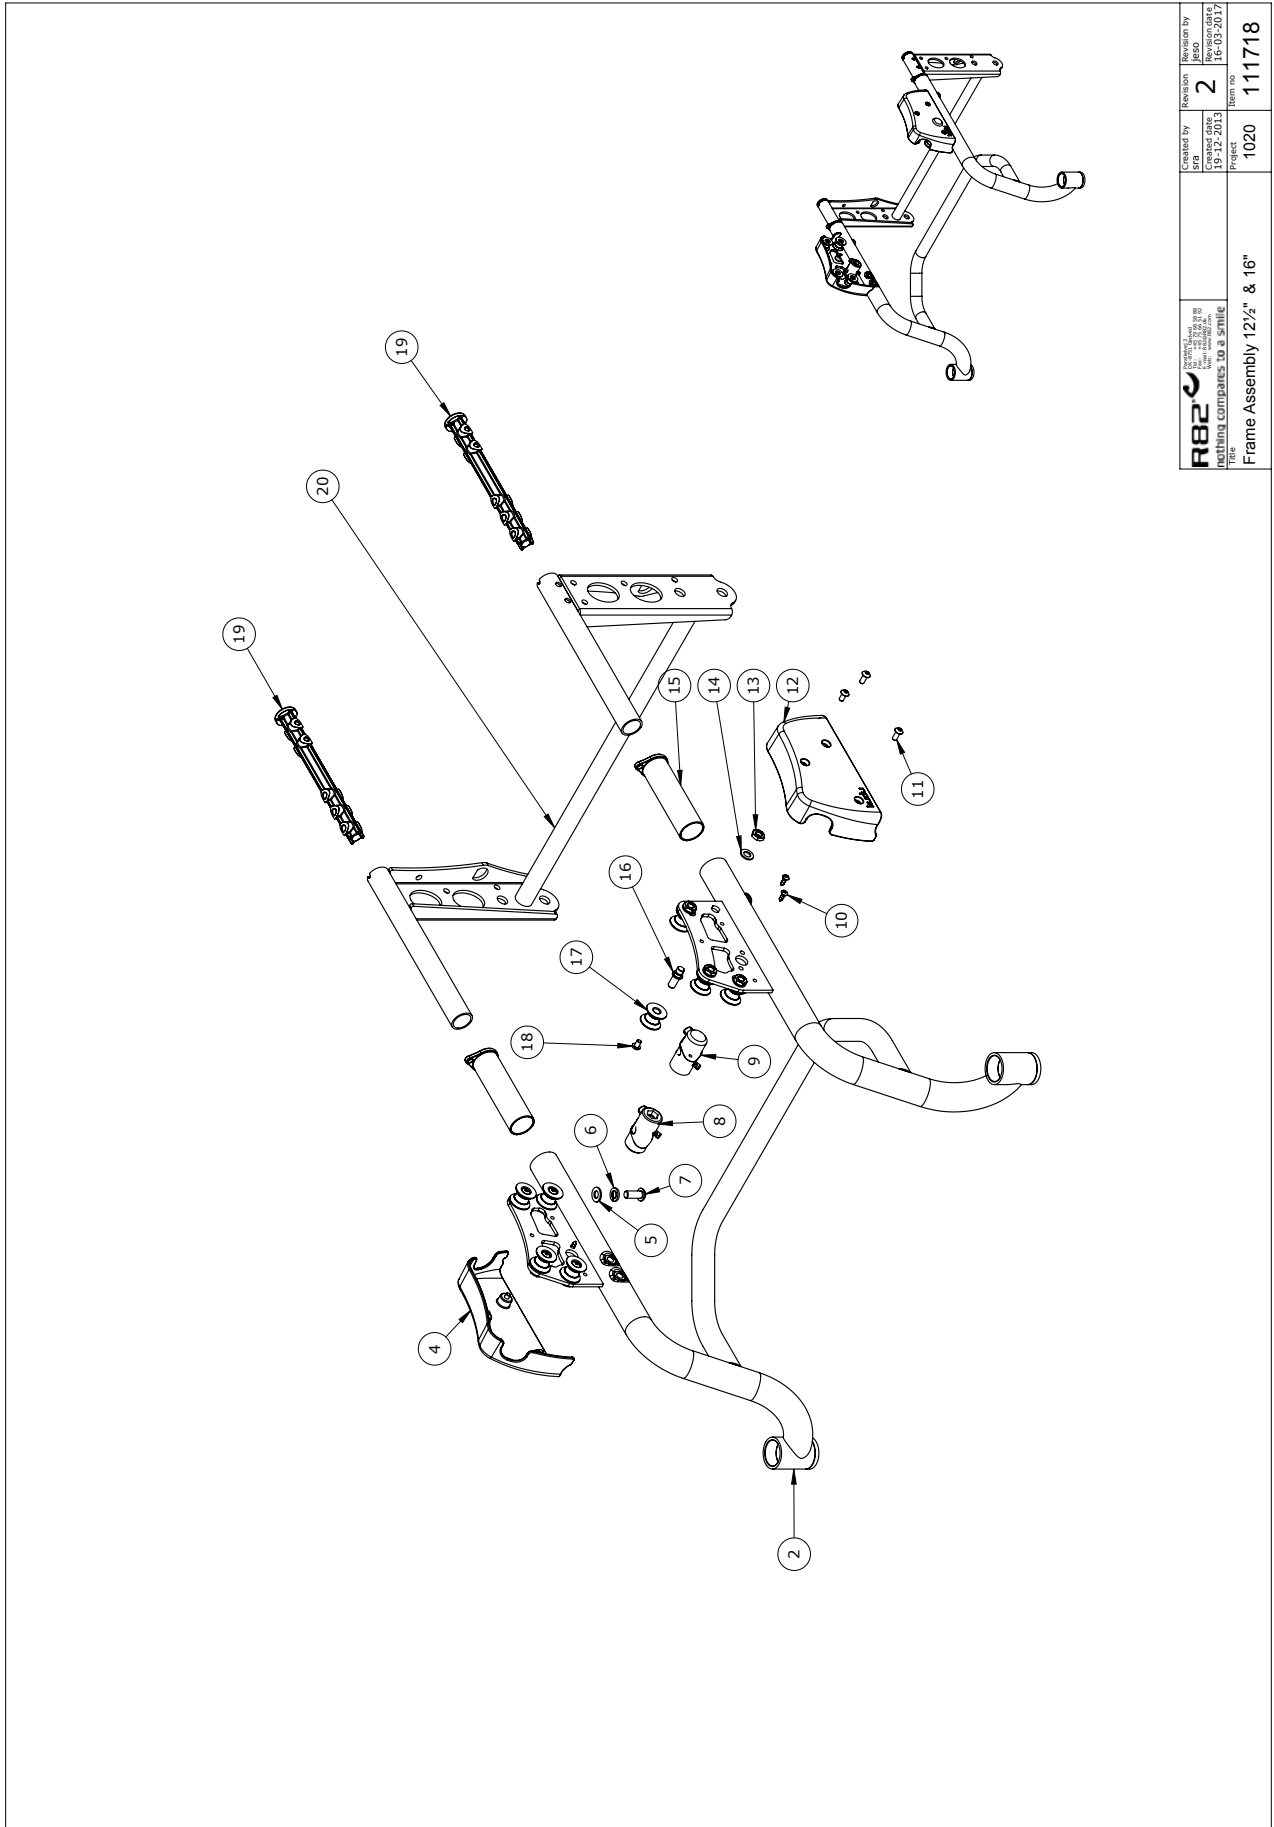

Nothing companies to a smile Title:	Created by: Drawing date: Project:	Revision: Revision date: Item no:	Revision by: Revision date: Item no:
	1020	2 19-12-2013 1020	2 16-03-2017 111718