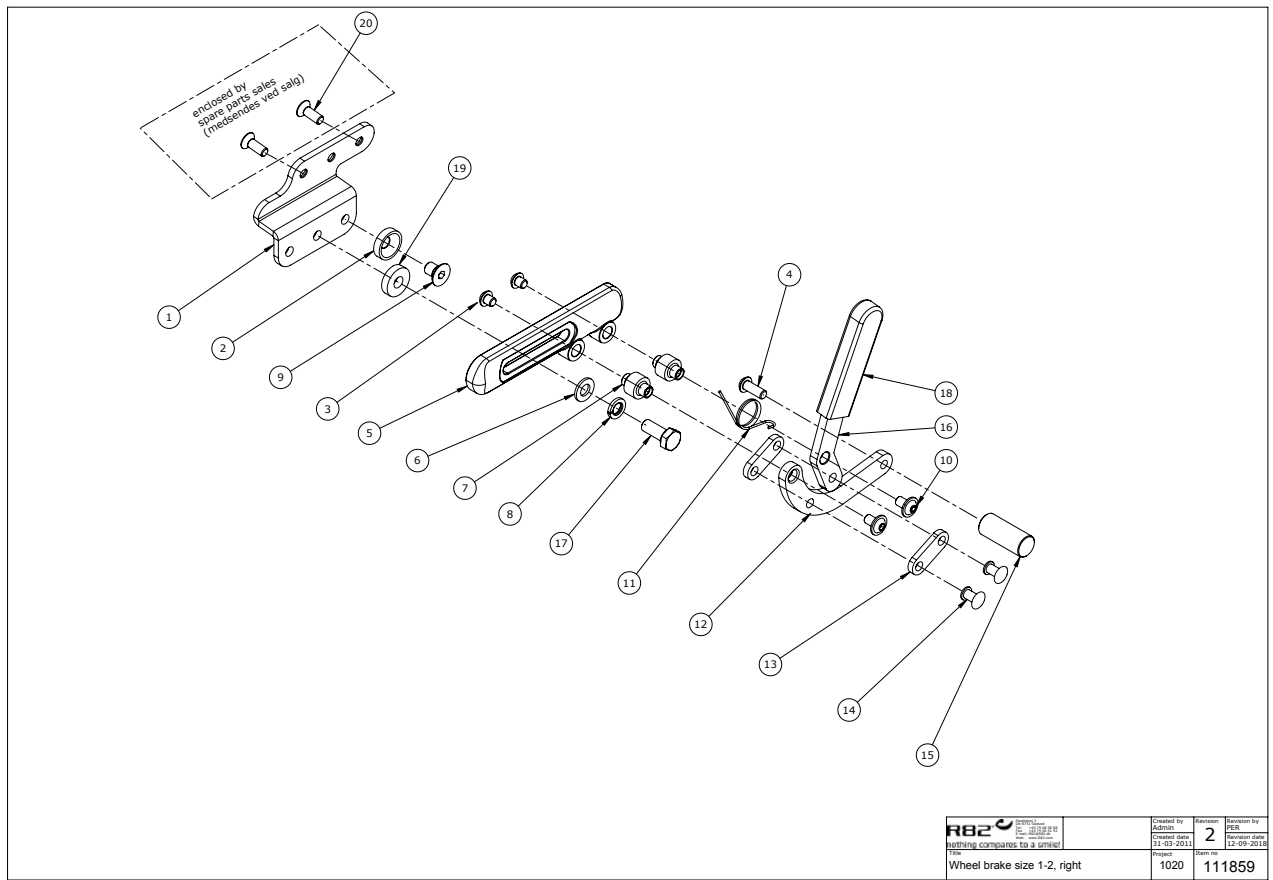

Position	Art nr.	Description	Quantity	Unit of measure	Ean kode
1	108881	Brake fix plate left side	1	PCS	5707292583093
2	108889	Spacer disc	1	PCS	5707292583109
3	0624802	Insex countersunk M8*12	1	PCS	5707292589309
4	0631961	Buttonhead M6*6,zn/fe&black	2	PCS	5707292577764
5	100983	Brake housing left	1	PCS	5707292574503
6	1105080	Stainless washer 8mm	1	PCS	5707292140364
7	6109200	M6 thread bush, braking system	2	PCS	5707292185952
8	1100500	Spring washer 8mm, stainless	1	PCS	5707292140142
9	0602540	Hexagon Head Screw M8X20, A2	1	PCS	5707292602459
10	0641600	Button head screw 6*16	1	PCS	5707292139269
11	74139	Spring for brake, right	1	PCS	5707292377517
12	111863	Brake lever size 1-2	1	PCS	5707292587725
13	72338	Mounting 12x4x34,5	2	PCS	5707292107794
14	0503175	Black case, Ø6,35*17,5mm	2	PCS	5707292137258
15	72337	Brake ratchet	1	PCS	5707292107787
16	111861	Wheelbrake handle, R size 1+2	1	PCS	5707292587701
17	0641100	B.h. W/flange M6*10	2	PCS	5707292139245
18	2500512	Rubber cap for Panther brake	1	PCS	5707292143730
19	111858	Spacer disc Ø8	1	PCS	5707292587695