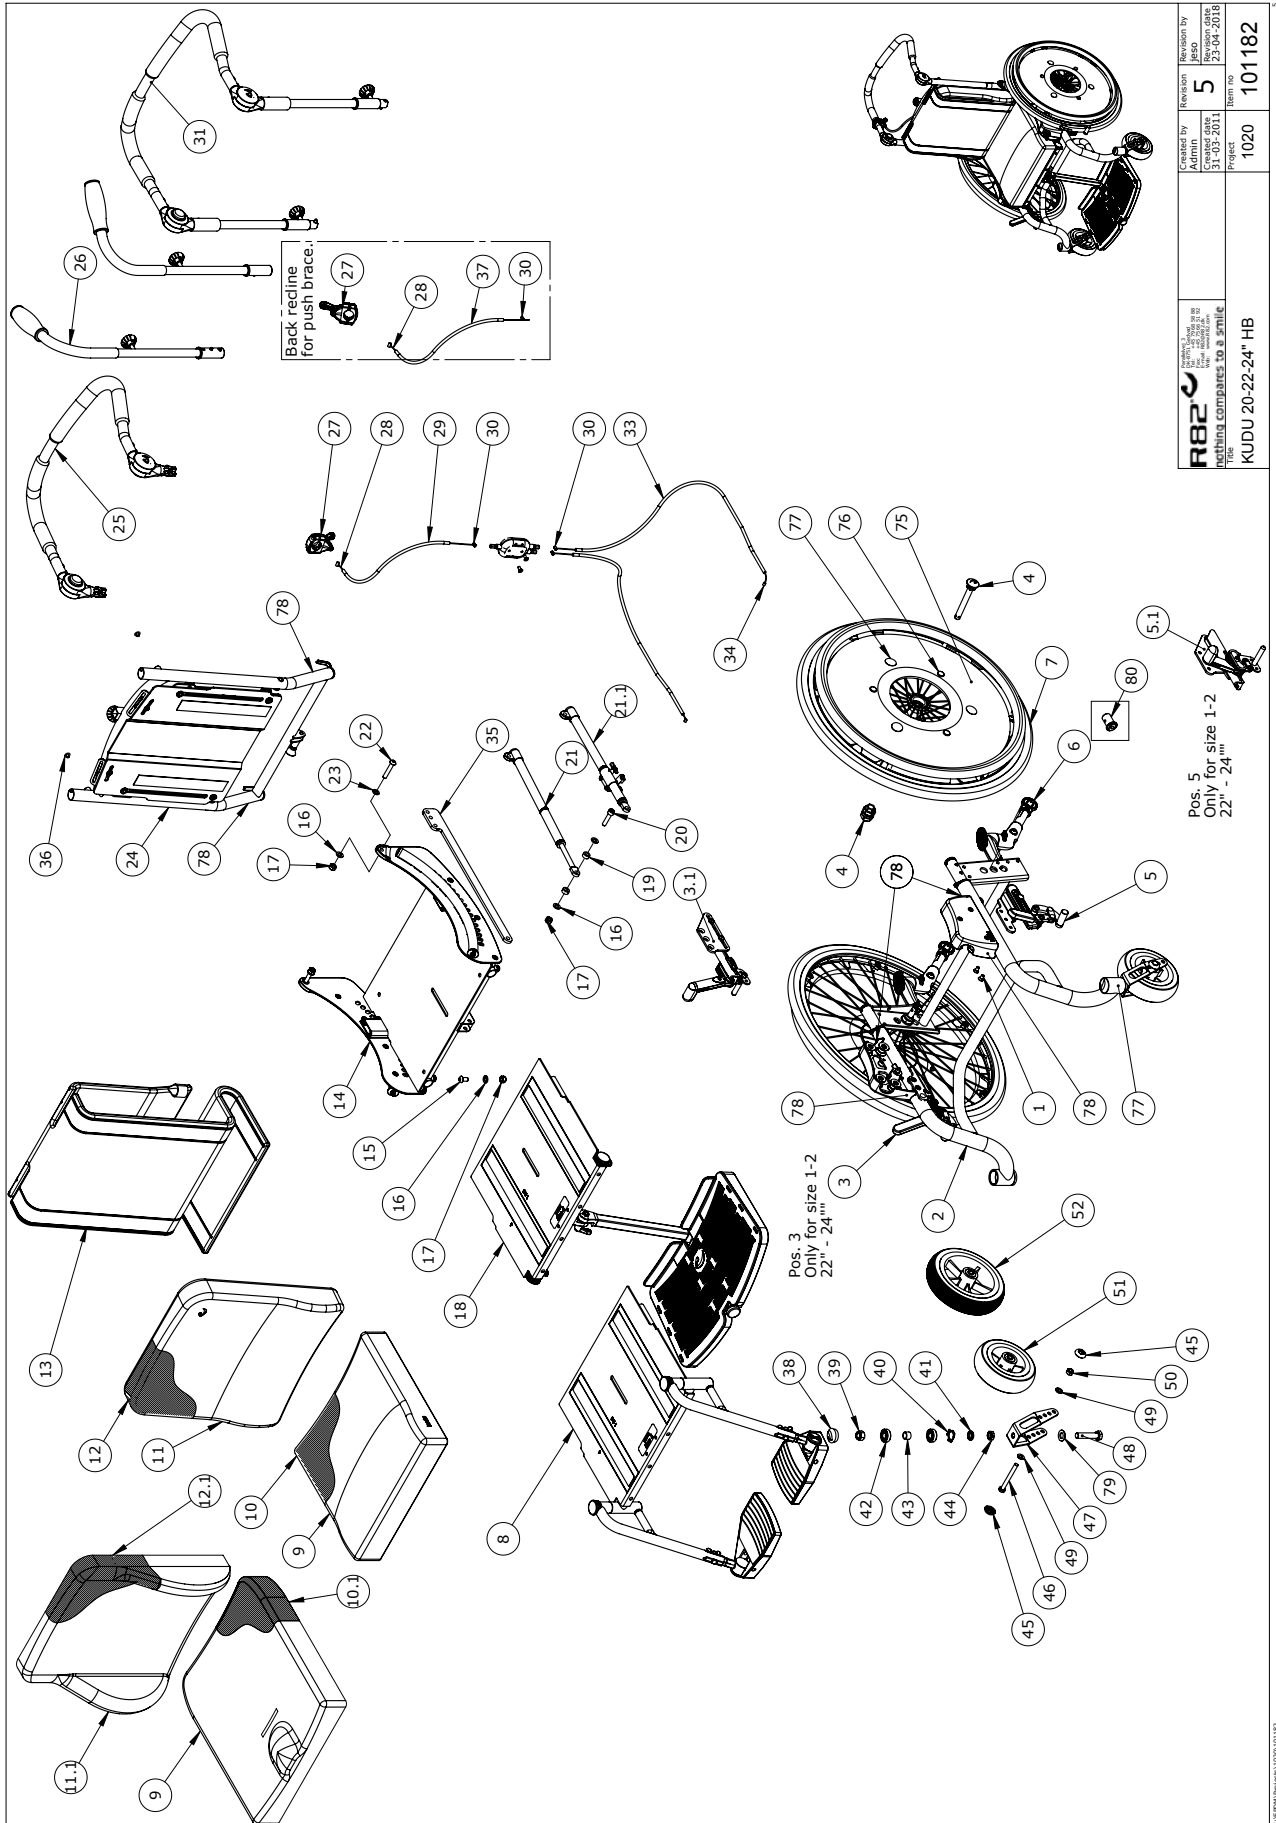

## Exploded views / Part lists

Rev. date (02.2020)

*On the following pages you will find the parts used to assemble this product. Please note that some spare parts cannot be purchased individually but are part of a complete kit. Please also note that for some spare parts extra delivery time may occur.*

## Contents

Kudu with 20"/22"/24" rear wheels (101182) .....	3-5
Kudu with 20"/22"/24" rear wheels DB/HB (111503).....	6-8
Kudu with 12½" drum brake rear wheels (111504) .....	9-11
Kudu with 16" drum brake rear wheels (111505).....	12-14
Frame assembly 22"/24" (113933) .....	15-16
Frame assembly 12½"/16" (111718).....	17-18
Frame assembly 22"/24" Straight (118197).....	19-20
Seat assembly size 1-2 (115022).....	21
Seat assembly size 3-4 (115023).....	22
Back assembly (138658).....	23-24
Foot plate, centrally mounted, size 1-2 (111561).....	25
Foot plate, centrally mounted, size 3-4 (111637).....	26
Foot rests, parted, size 1-2 (111647) .....	27
Foot rests, parted, size 3-4 (109288) .....	28
Push brace, angle adjustable (111629).....	29
Push brace long version, angle adjustable (136474).....	30
Push handles (108370) .....	31
Anti-tip device, short (107379).....	32
Anti-tip device, long (112320) .....	33
Wheel brake, right, size 1-2 (111859).....	34
Wheel brake, left, size 1-2 (111860).....	35
Wheel brake, right, size 3-4 (121228).....	36
Wheel brake, left, size 3-4 (121229).....	37