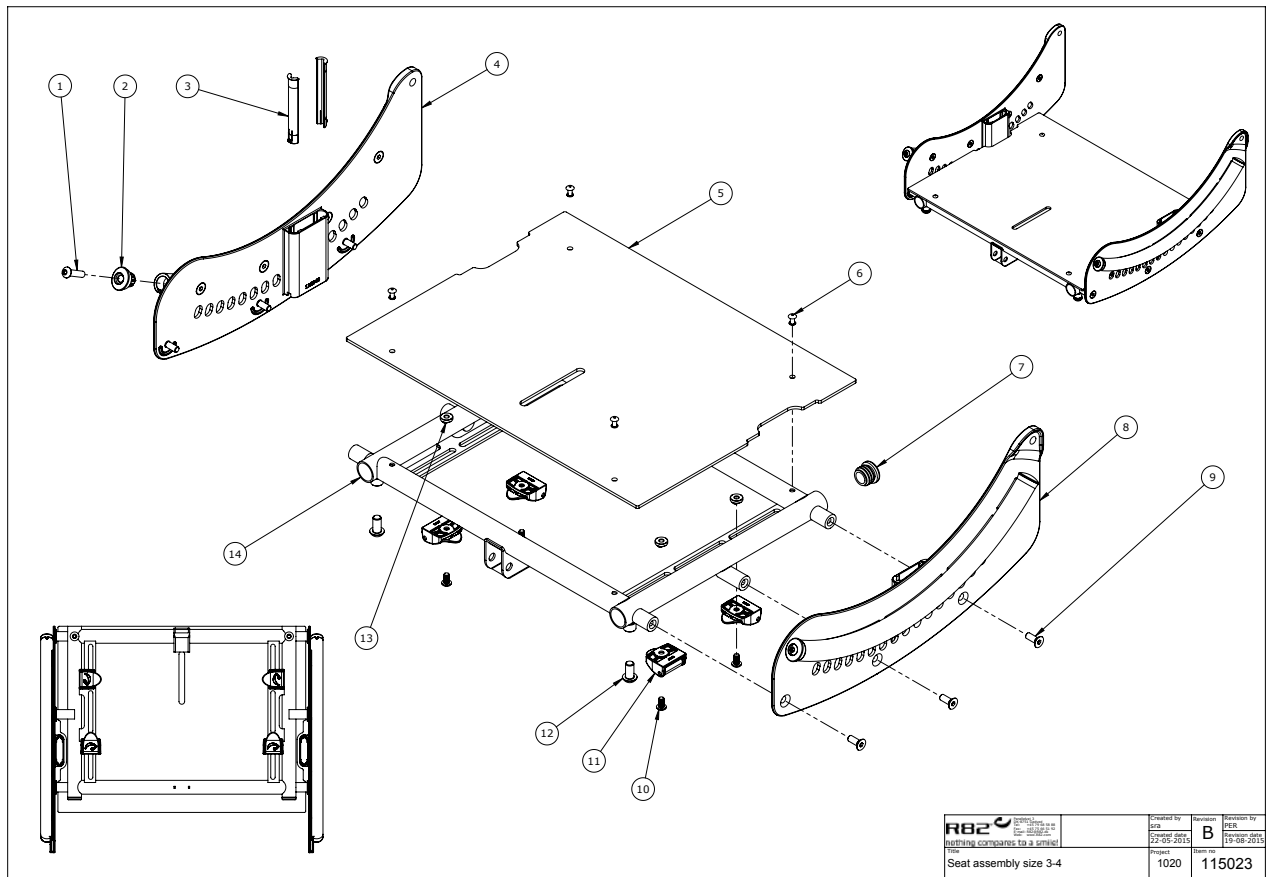

R82 A/S HASTING COMPASS TO A SMILE!	Created by Size	Revision by PCS
	Date 22-05-2015	Revision B
File Seat assembly size 3-4	Project 1020	Item no. 115023

Position	Art nr.	Description	Quantity	Unit of measure	Ean kode
1	0659570	Button head screw 6*25 stainl.	PCS	2	5707292139474
2	103951	Stop	PCS	2	5707292582317
3	113718	Arm support guide	PCS	4	5707292604460
4	112964	Seat frame right size 3-4	PCS	1	5707292604453
5	107902	Seat plate size 3	PCS	1	5707292582737
5	103182	Seat plate size 4	PCS	1	5707292581990
6	0506513	Stainless blind rivet Ø4, 8*12	PCS	4	5707292137326
7	2503010	Ferrule d22*1,8-3,5, black	PCS	2	5707292357632
8	112963	Seat frame left size 3-4	PCS	1	5707292604446
9	0609729	Stainless insex 6*16	PCS	6	5707292435330
10	0631952	Button head M5*6, rf tufflok	PCS	4	5707292503725
11	75306	Snap lock R82 25	PCS	4	5707292437624
12	0661500	Button head screw 8*16 stainl.	PCS	2	5707292139559
13	78150	Groove nut M5	PCS	4	5707292576118
14	107906	Seat frame size 3, sort	PCS	1	5707292582751
14	104116	Seat frame size 4, sort	PCS	1	5707292581884