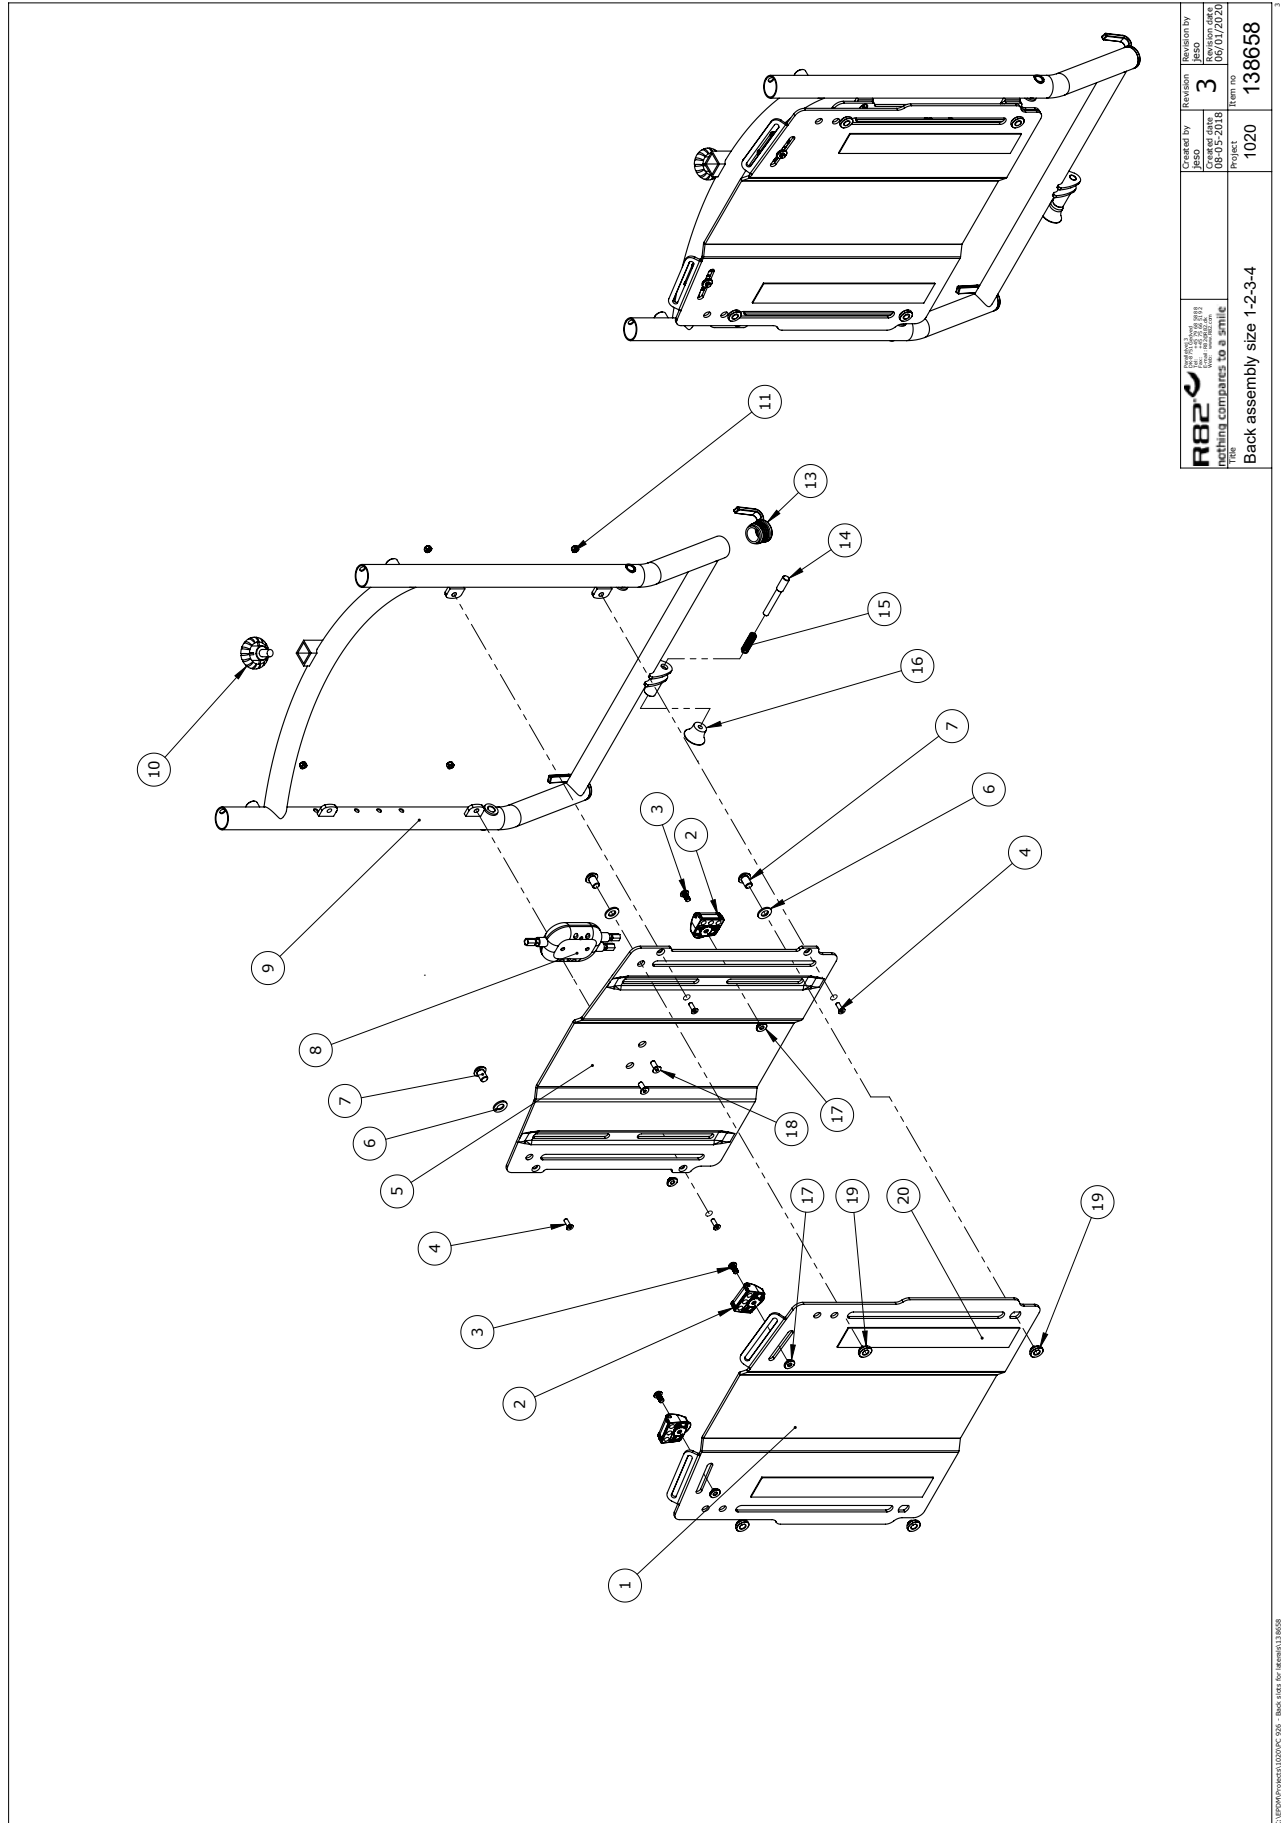

R82 A/S Parallelvej 3 8751 Gedved Denmark Nothing compares to a smile	Created by JRSO	Revisjon 3	Revisjon by JRSO	
	Create date 08-02-2018	Revision date 08/07/2020	Part no. 1020	Item no. 138658
Back assembly size 1-2-3-4