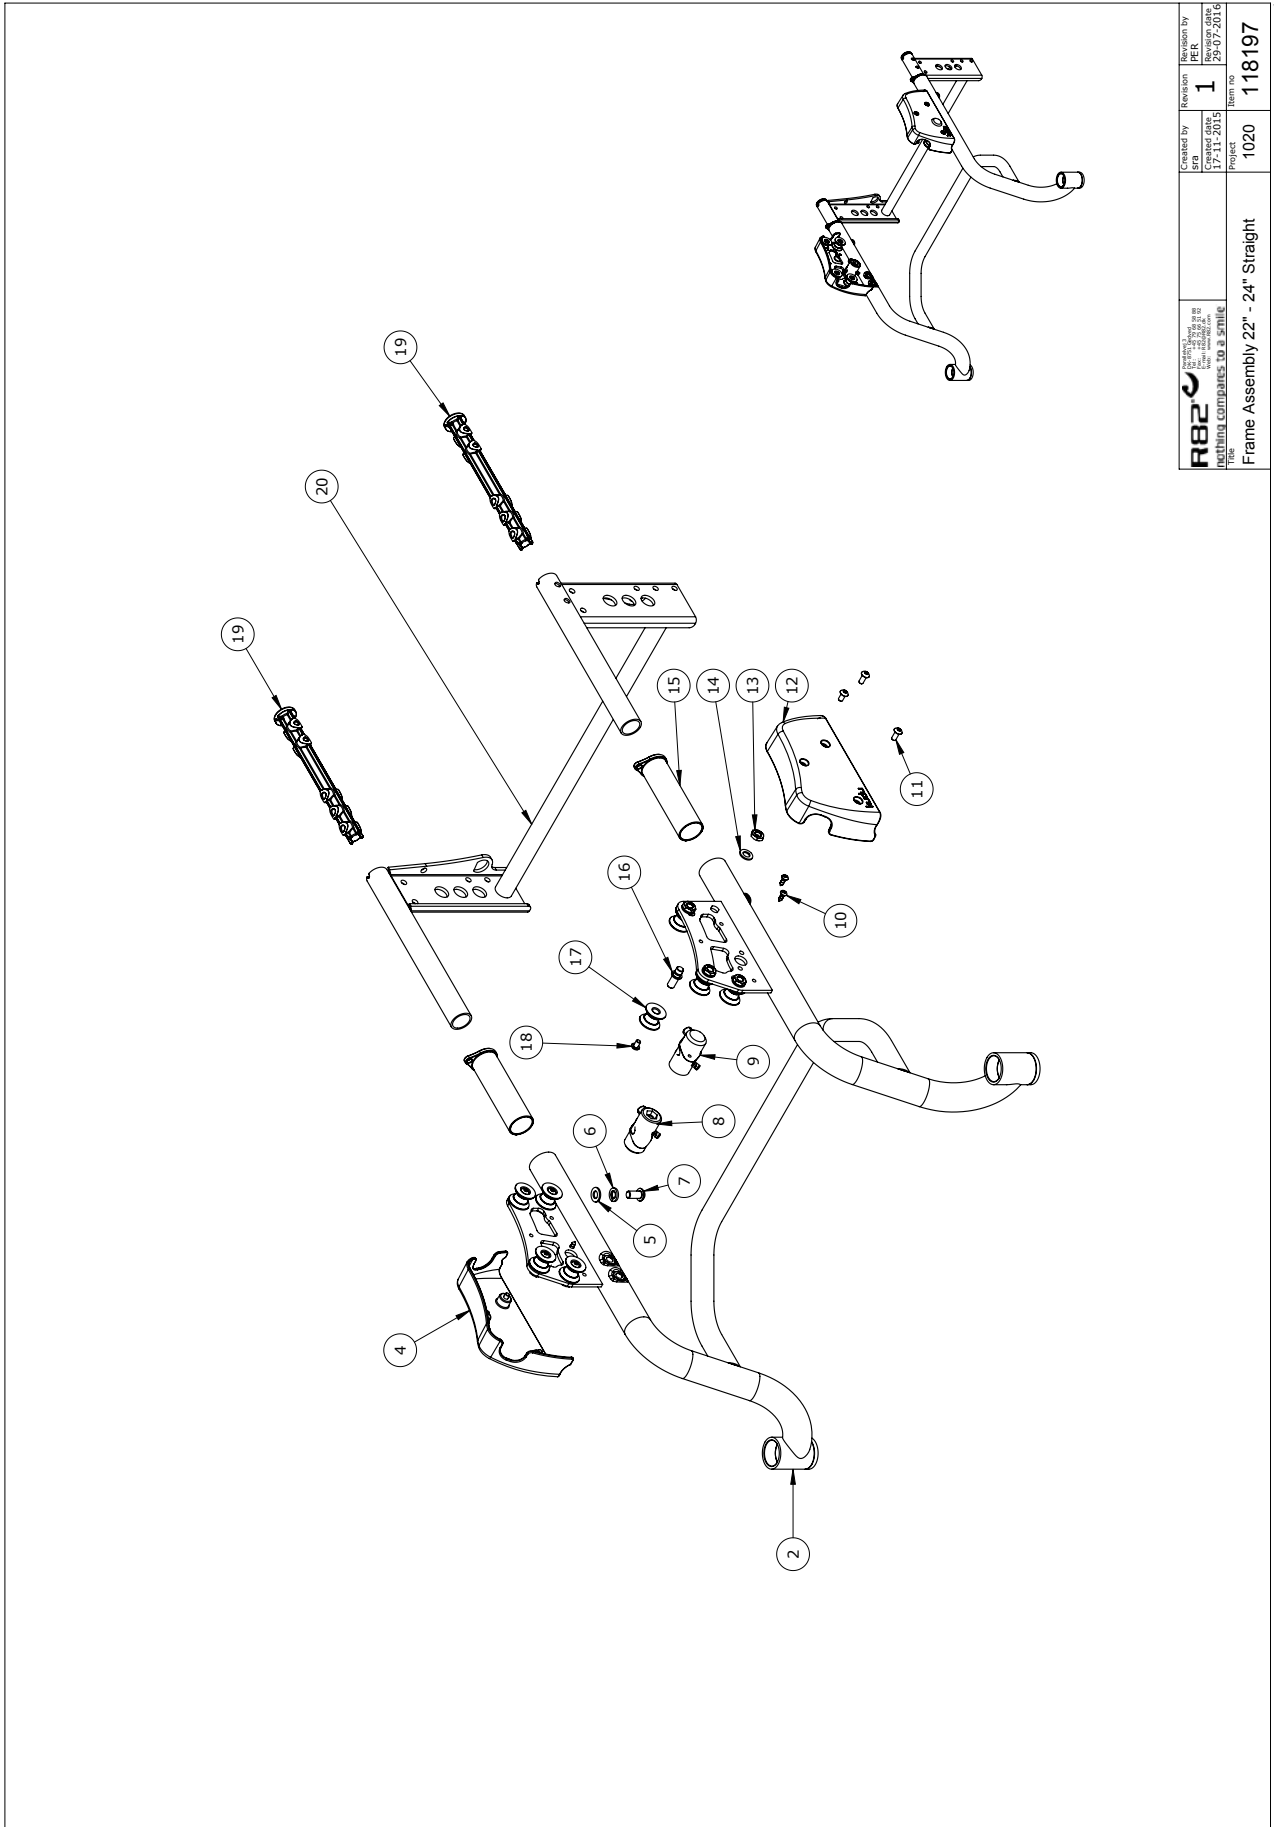

R82 THE LEADING COMPANIES TO A SMILE	Created by JAR	Revision 1	Revisions by JAR
	Created date 17-11-2015	Created date 29-07-2016	Item no. 118197
Project 1020		Frame Assembly 22" - 24" Straight	

CUSTOM PROJECTS 118197