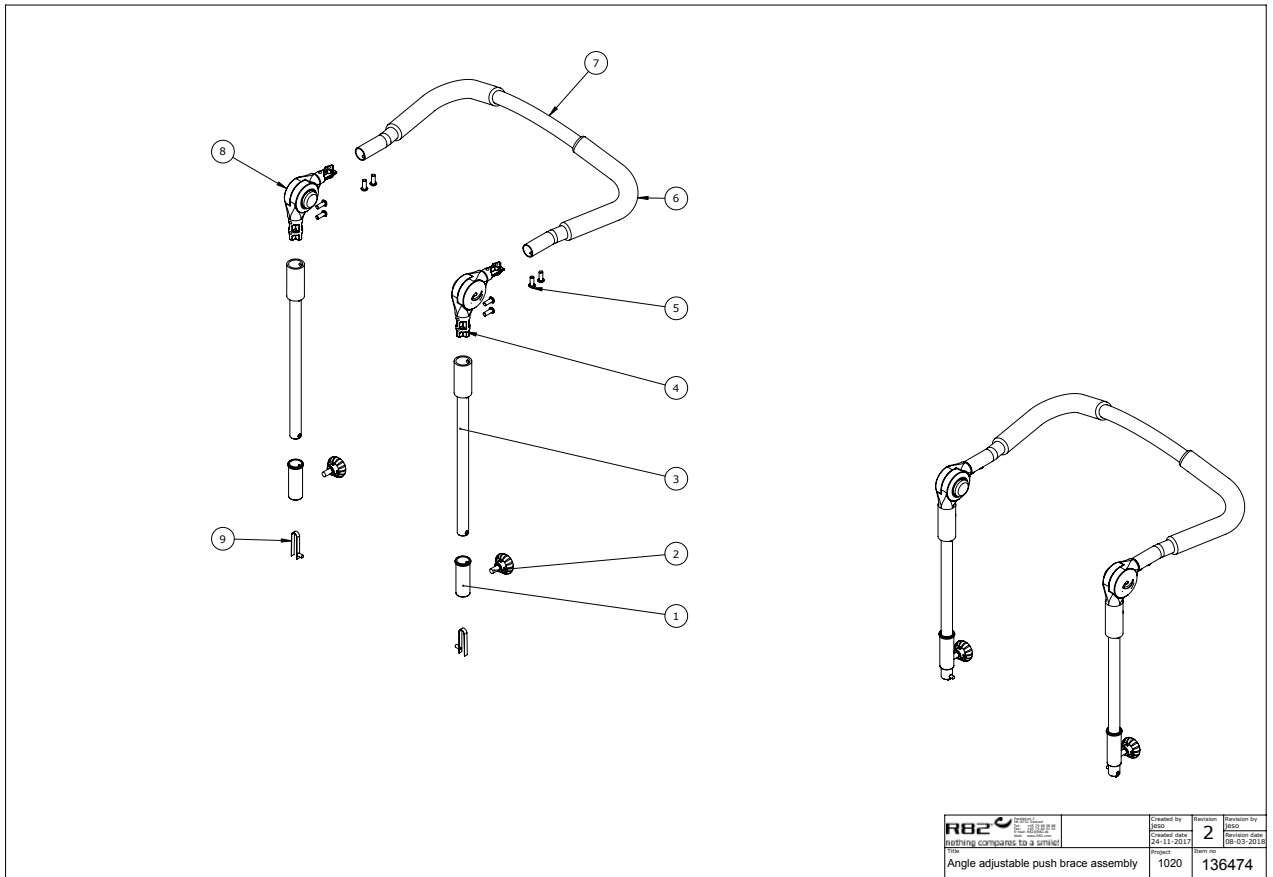

Position	Art nr.	Description	Quantity	Unit of measure	Ean kode
1	108640	Guide bush for handle	2	PCS	5707292576101
2	3501201	R82 handle M8*25mm screw	2	PCS	5707292413932
3	136476	Welded pipe for Adjustable	2	PCS	5707292835802
4	121339	Angel joint left $\varnothing 19 \times \varnothing 22.3$	1	PCS	5707292631701
5	0663120	Button Head M6*16 stainless st	8	PCS	5707292581532
6	2500520	Tpe cover $\varnothing 20$mm	2	PCS	5707292401649
7	108869	Handbrace size 1	1	PCS	5707292581136
7	77915	Handbrace size 2	1	PCS	5707292581044
7	77985	Handbrace size 3	1	PCS	5707292580856
7	78127	Handbrace size 4	1	PCS	5707292580719
8	121367	Angel joint right $\varnothing 19 \times \varnothing 22.3$	1	PCS	5707292631695
9	6153510	knob spring $\varnothing 5 \times 10$ mm	2	PCS	5707292590305