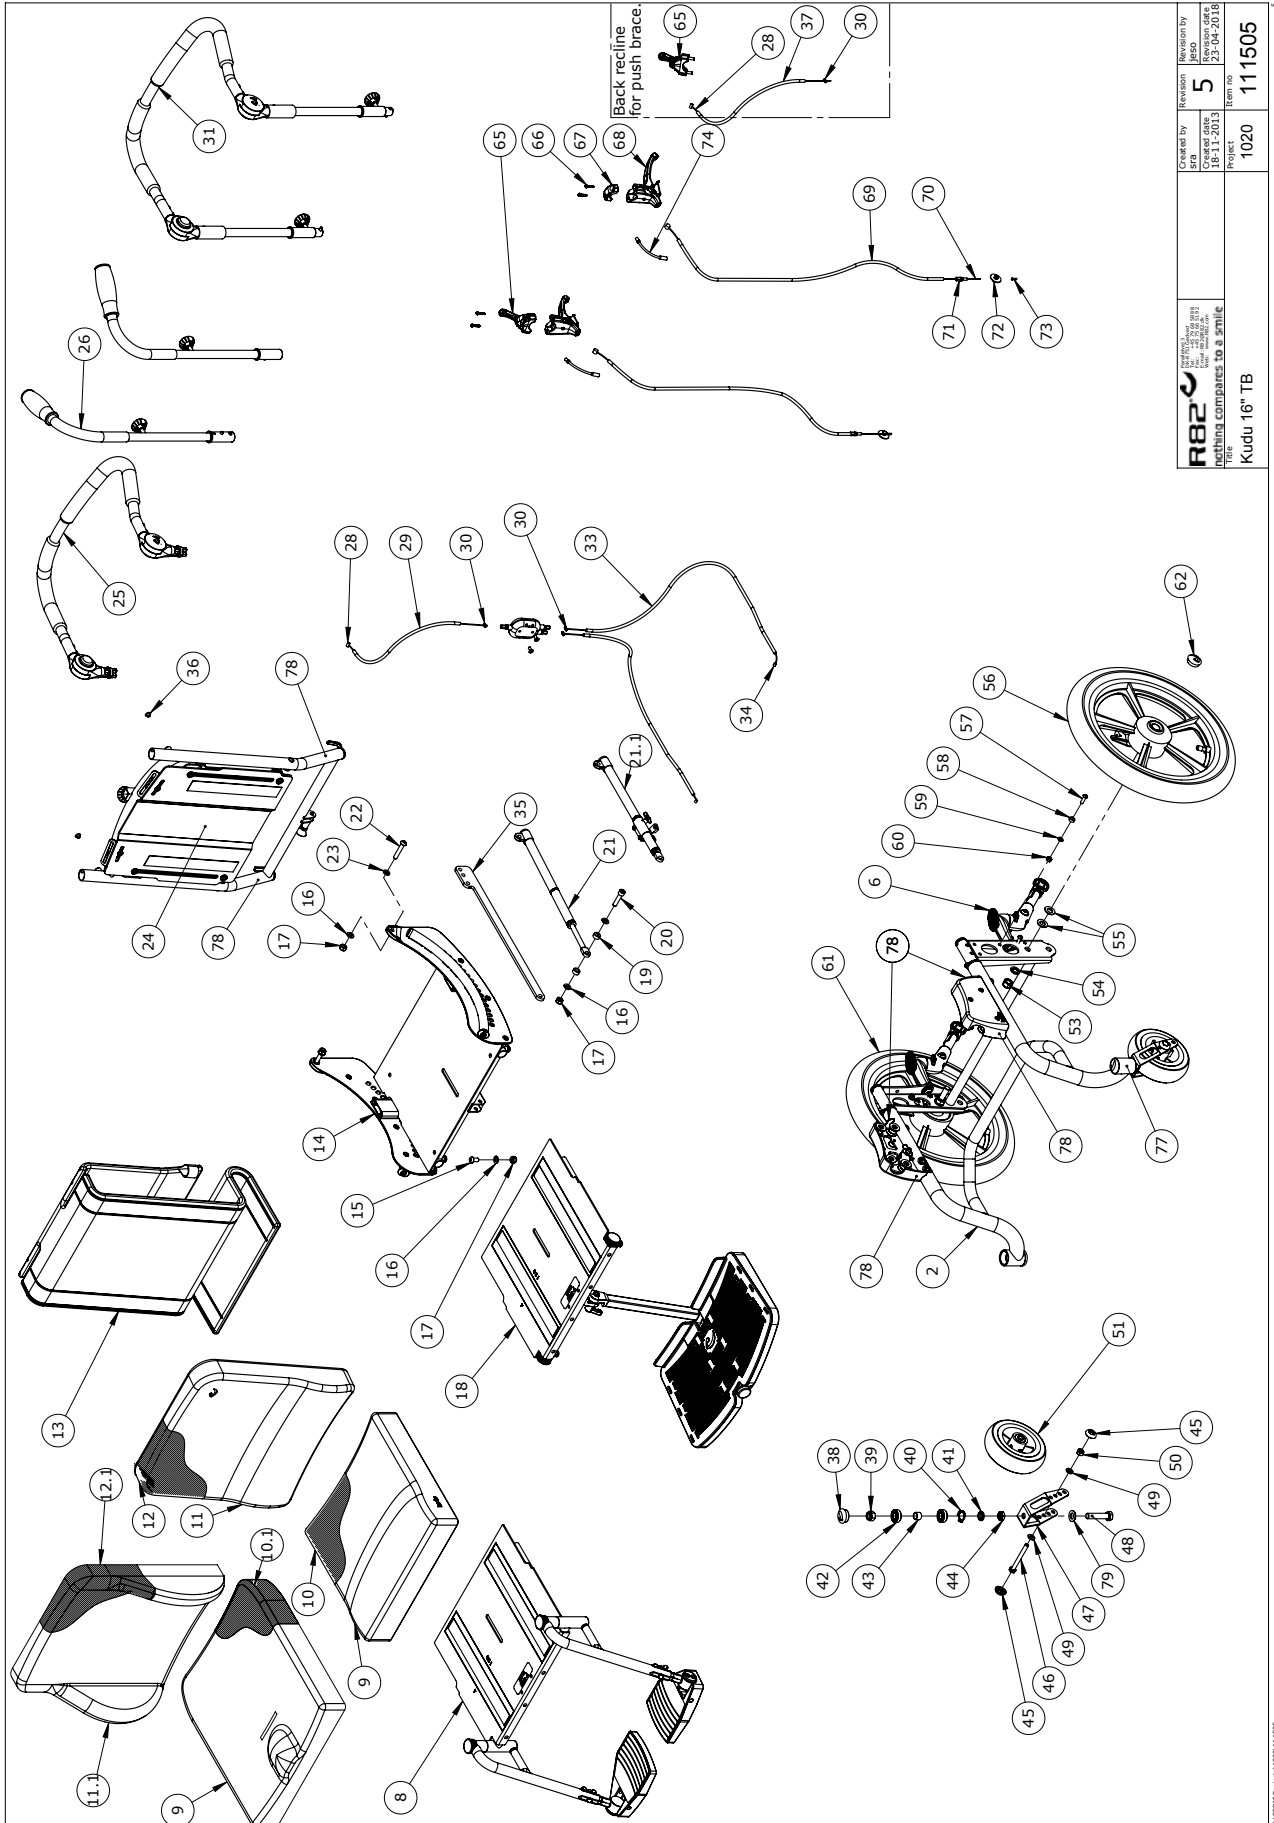

R82 Nothing compares to a smile	Created by 18-11-2013	Revision by 5 Revision date 23-04-2018
	Project 1020	Item no. 111505