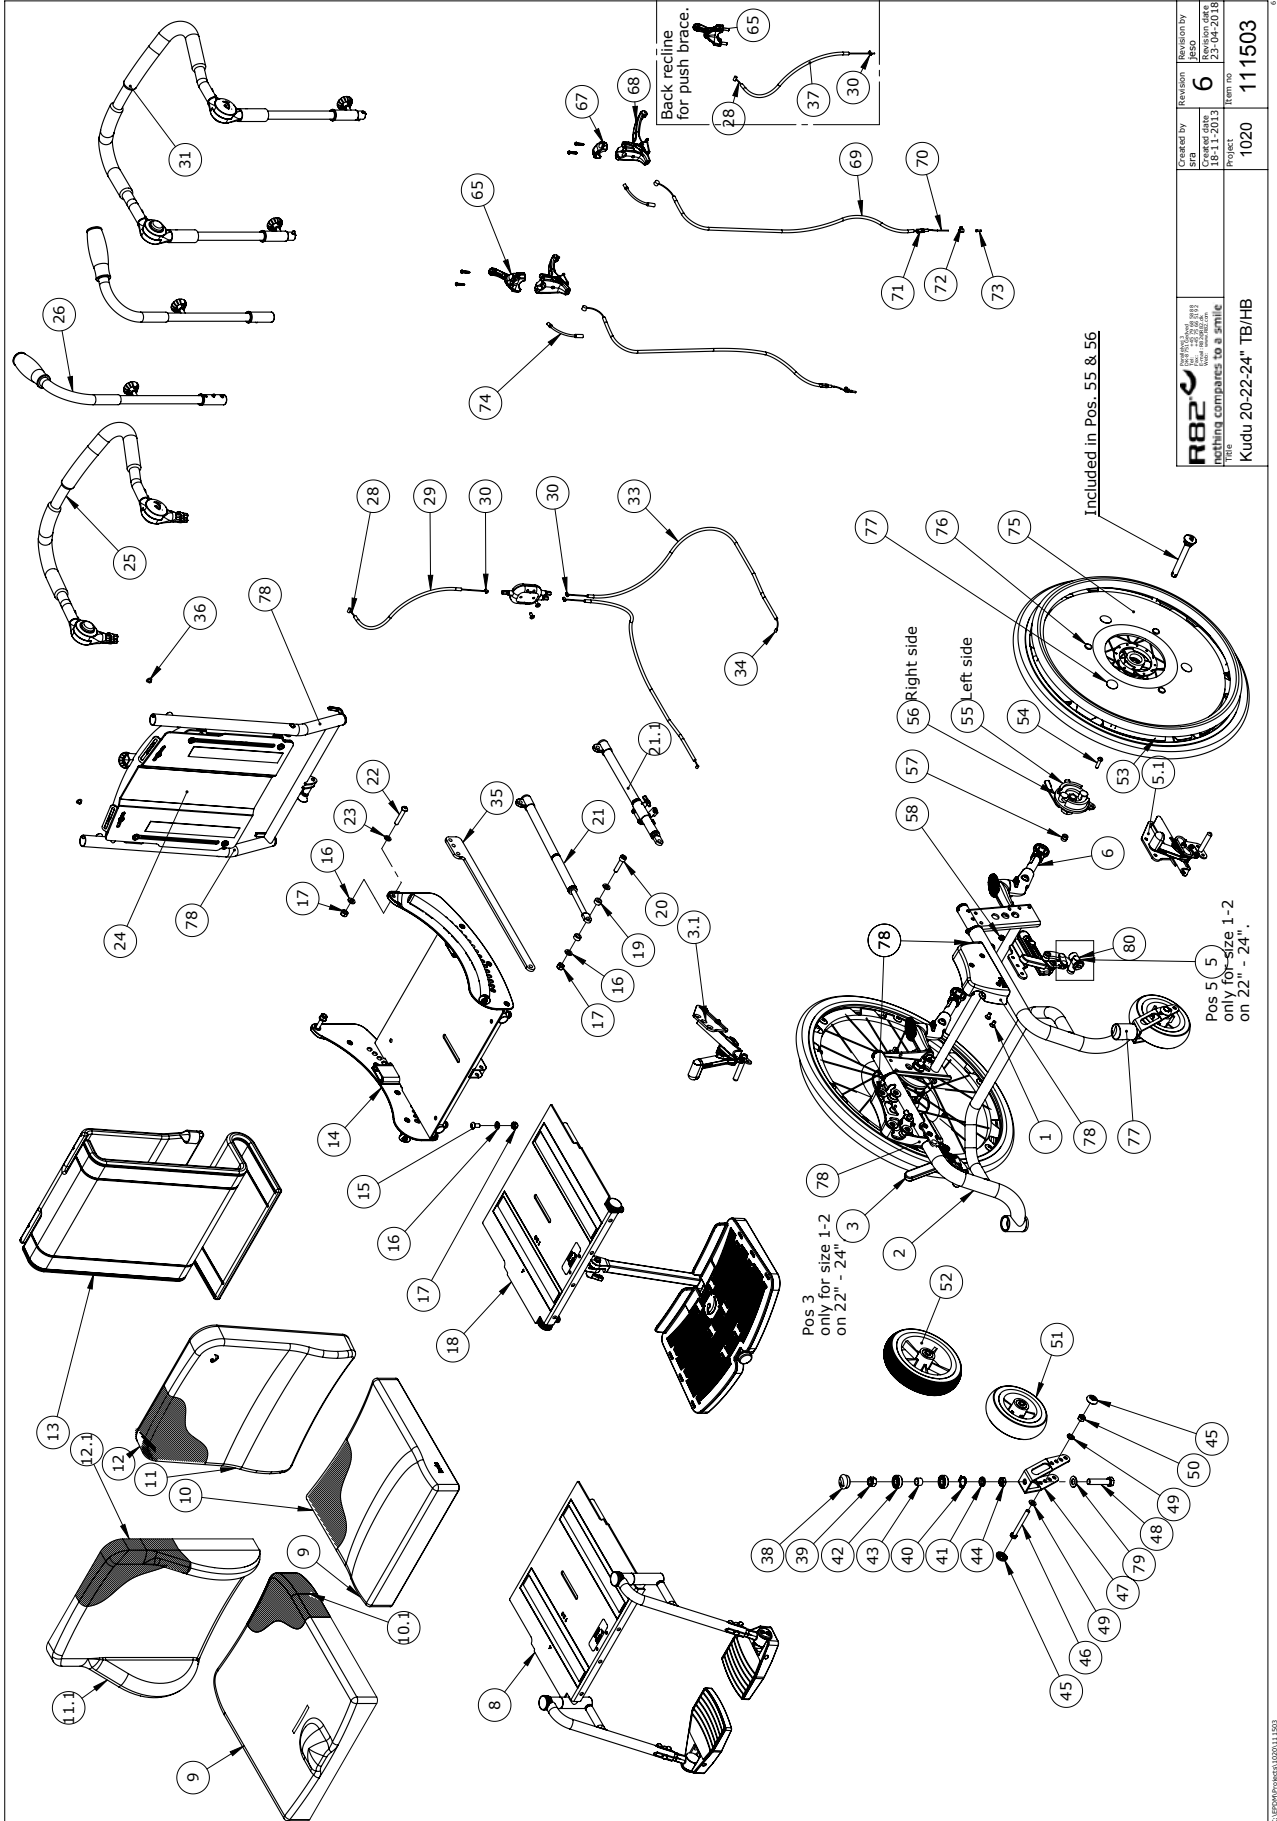

Position	Art nr.	Description	Quantity	Unit of measure	Ean kode
1	0609729	Stainless insex 6*16	4	STK	5707292435330
2	118197-XXX	Frame assemblies	-	-	-
3.1	121228	Wheel brake, right side	1	STK	5707292623898
4	2985065	Compl. Stainless quick-release	2	STK	5707292145345
5	111860	Wheel brake size 1-2, left	1	PCS	5707292587671
5.1	121229	Wheel brake, left side	1	STK	5707292623904
6	950958-1	Anti-tip Kudu, long, reinforced	1	SÆT	5707292867551
6	950953-1	Anti-tip device Kudu, reinforced	1	SÆT	5707292867544
8	P-95151-460	Footsupport complete parted str.4	1	SET	5707292588333
8	P-95151-360	Footsupport complete parted str.3	1	SET	5707292588326
8	P-95151-260	Footsupport complete parted str.2	1	SET	5707292588258
9-12	See Pricelist	-	-	-	-
13	95744-460	Cushion covering size 4	1	PCS	5707292586858
13	95744-360	Cushion covering sz. 3	1	PCS	5707292586841
13	95744-260	Cushion covering size 2	1	PCS	5707292586834
13	95744-160	Cushion covering size 1	1	PCS	5707292586827
13	95744-060	Cushion covering size 0	1	PCS	5707292621610
14	115023-4	Seat assemblies	-	-	-
15	0661500	Button head screw 8*16 stainl.	1	STK	5707292139559
16	1105080	Stainless washer 8mm	5	STK	5707292140364
17	1631080	Stainless lock nut 8mm	4	STK	5707292141453
18	P-95152-460	Footrest size 4	1	PCS	5707292588388
18	P-95152-360	Footrest size 3	1	PCS	5707292588371
18	P-95152-260	Footrest size 2	1	PCS	5707292588364
18	P-95152-160	Footrest size 1	1	PCS	5707292588340
19	1350015	Dist.piece, black 7*Ø15*Ø8,2mm	2	STK	5707292467225
20	0609835	Stainless insex screw 8*35	1	STK	5707292138606
21	2207080-3	Springstopper adjuster s. 3+4	1	PCS	5707292632845
21	2207070-3	Springstopper adjuster size 2	1	PCS	5707292632838
21	2207060-3	Springstopper adjuster size 1	1	PCS	5707292632821
21.1	136089	Fogim spring stopper size 3-4	1	PCS	5707292825353
21.1	136355	Fogim spring stopper size 2	1	PCS	5707292829436
21.1	136357	Fogim spring stopper size 1	1	PCS	5707292829443
22	0661145	Button head 8*45 FZB	2	STK	5707292139535
23	1310711	Nylon washer 15x8,4x1,5mm	2	STK	5707292429933
24	138658	Back assemblies size 1-4 See page 23	1	PCS	-
25	111629	Push brace size 1-4 See page 29	1	PCS	-
26	95370-10	Push handles	1	SÆT	5710000000000
28	0371853	Strained wires 1,5mm 190 cm.	2	STK	5707292135889
29	5002756	Cable for recline, outer 1-4	1	STK	5707292413673
29	5002998	Cable for new rabbit, 39 cm	1	STK	5707292436016
30	0388006	Screwnipple 5*7,5mm	3	STK	5707292136114
31	136474-X	Angle adjust. Push brace See page 31	-	-	-
33	5002756	Cable for recline, outer 1-4	2	STK	5707292413673
34	0371854-1	Soft inner cable for Stingray	2	STK	5707292536945
35	116344	Fixed back recline size 3-4	1	STK	5710000000000
36	1310528	Covering stud, black 13mm	2	STK	5707292470348
37	5002747	Outer casing for break	1	STK	5707292415899
37	5002751	Cable for brake, size 3+4	1	STK	5710000000000
38	2985000	Pressureplug black soft rubber	2	STK	5707292145314