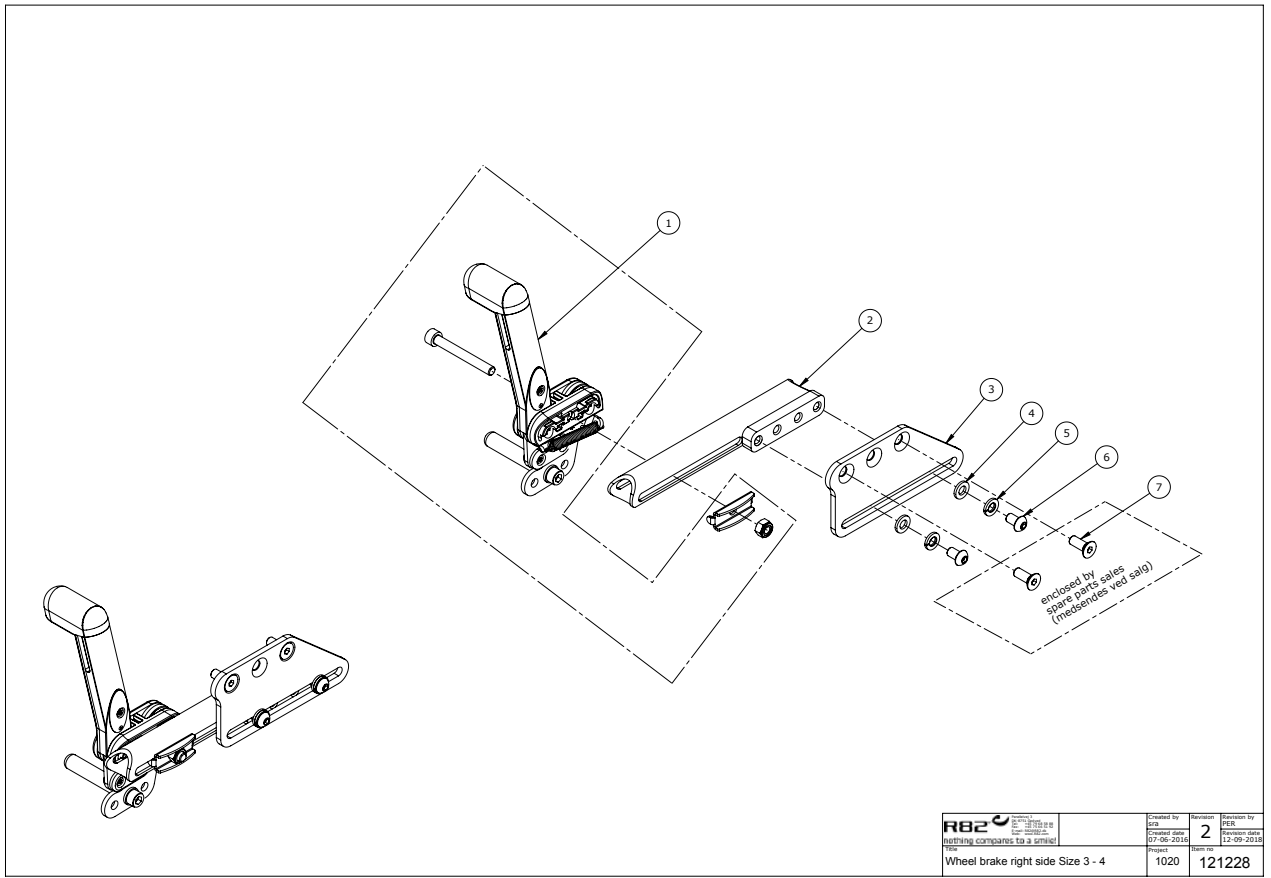

Position	Art nr.	Description	Quantity	Unit of measure	Ean kode
1	2983101	Brake for KUDU, Right	1	PCS	5707292631367
2	116328	Bracket for brake	1	PCS	5707292623676
3	116325	Plate for brake left	1	PCS	5707292624505
4	1103000	Fazet washer 6mm	2	PCS	5707292140289
5	1100800	Center spring washer 6mm	2	PCS	5707292140166
6	0641200	Button head screw 6*12	2	PCS	5707292139252
7	0609729	Stainless insex 6*16	2	PCS	5707292435330