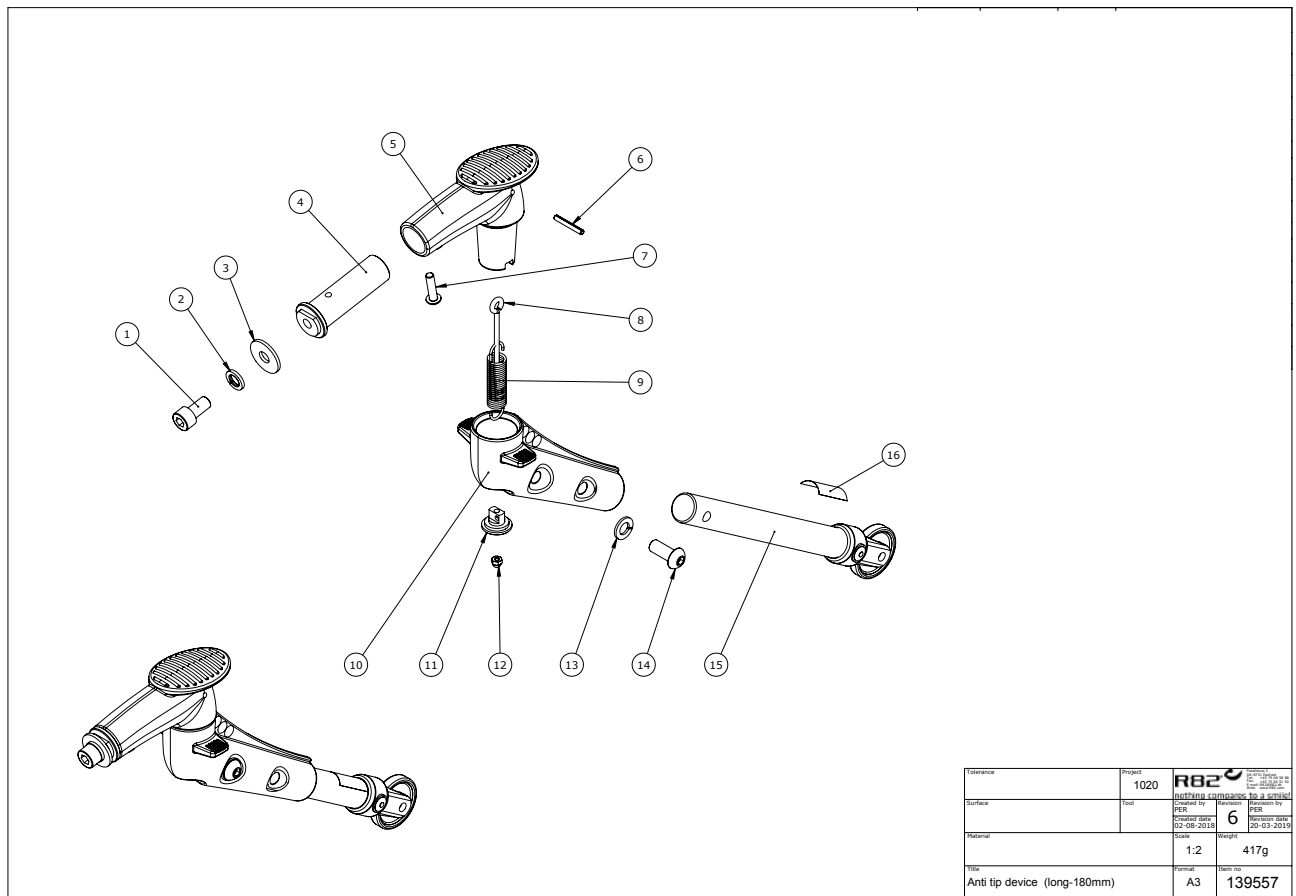

Position	Art nr.	Description	Quantity	Unit of measure	Ean kode
1	0602900	Insex screw 8*16	2	PCS	5707292138200
2	1100500	Spring washer 8mm, stainless	2	PCS	5707292140142
3	1108025	Washer M8,stainless a4,din9021	2	PCS	5707292140395
4	139558	Extended Antitip Mounting stud	2	PCS	5707292867490
5	138453	Top Joint	2	PCS	5707292867254
6	0532210	Span pin 1481 3*22 stainless	2	PCS	5707292423313
7	0658020	Button head M5 x 20,stainless	2	PCS	5707292139405
8	74642	Locking eye bolt, anttip,couga	2	PCS	5707292415752
9	0310520	Tension spring 1,5x12x55,5in	2	PCS	5707292406361
10	138280	Lower part anti tilt Kudu	2	PCS	5707292867018
11	6109361	Spring holder f/anti tip	2	PCS	5707292415479
12	1781030	Stainless top nut M3	2	PCS	5707292415769
13	1101050	Spring washer M8, wavy FZB	2	PCS	5707292458667
14	0609816	Button head screw 8*20 stainl.	2	PCS	5707292138569
15	5097058	Extentionbar with wheel, long	2	PCS	5707292570352
16	0492052	Anti Tip Advice	2	PCS	5707292806130