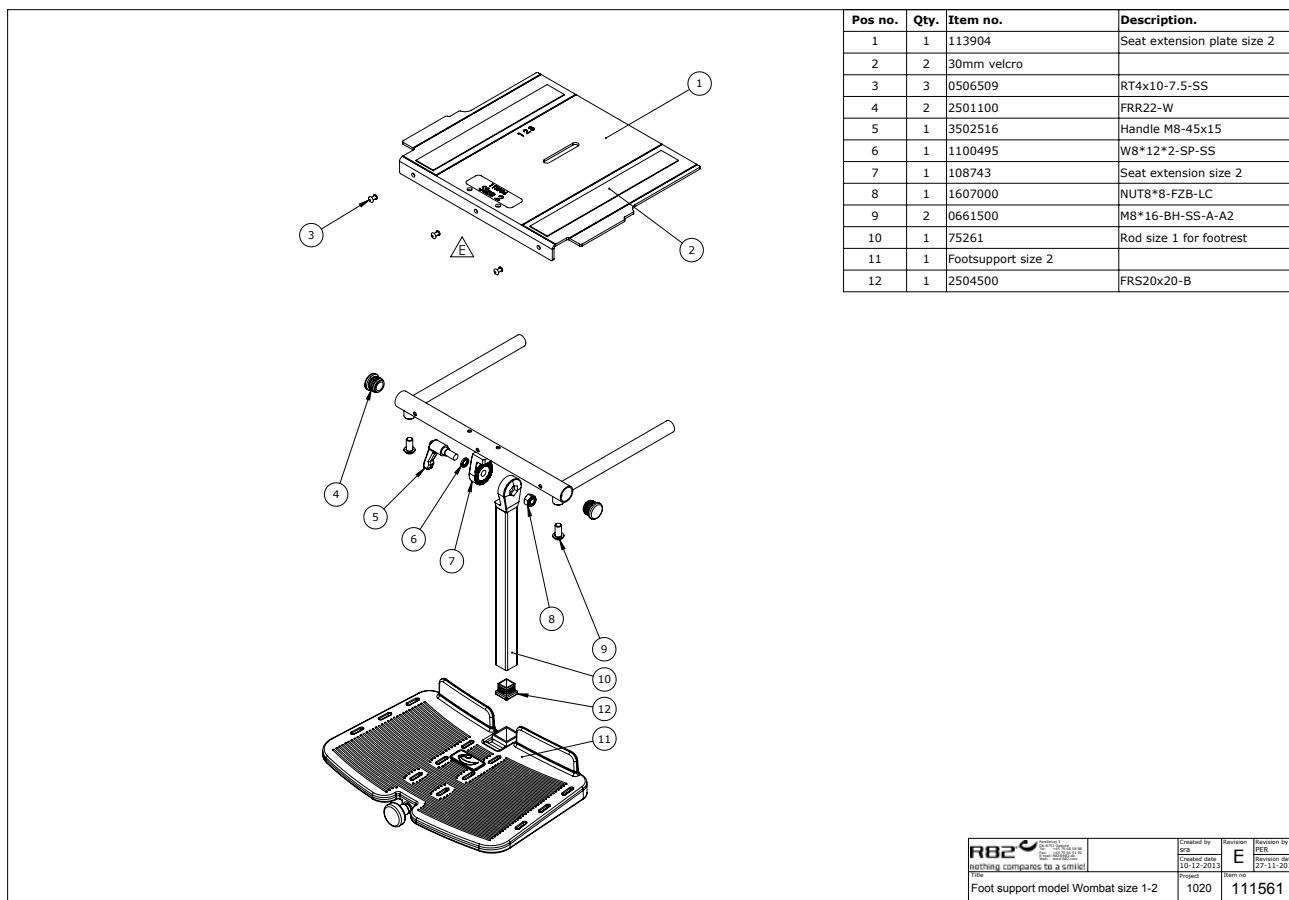

Position	Art nr.	Description	Quantity	Unit of measure	Ean kode
1	113905	Seat extension plate size 1	1	PCS	5707292602848
1	113904	Seat extension plate size 2	1	PCS	5707292602855
2	4913040	30mm adhesive hook, black	0,36	MTR	5707292786517
3	0506513	Stainless blind rivet Ø4, 8*12	3	PCS	5707292137326
4	2503010	Ferrule d22*1,8-3,5, black	2	PCS	5707292357632
5	3504025	Tightening handle 45mm M8*25	1	PCS	5707292147103
6	1100495	Spring washer M8	1	PCS	5707292458674
7	108753	Seat extension size 1	1	PCS	5707292583048
7	108743	Seat extension size 2	1	PCS	5707292582843
8	1631080	Stainless lock nut 8mm	1	PCS	5707292141453
9	0661500	Button head screw 8*16 stainl.	2	PCS	5707292139559
10	75261	Rod size 1 for footrest	1	PCS	5707292455543
11	95145-0	Foot plate, model Wombat	1	PCS	5707292585363
11	95145-1	Footplate model Wombat	1	PCS	5707292331113
12	2504500	Ferrule e20*1,0-2,0 int.black	1	PCS	5707292144126