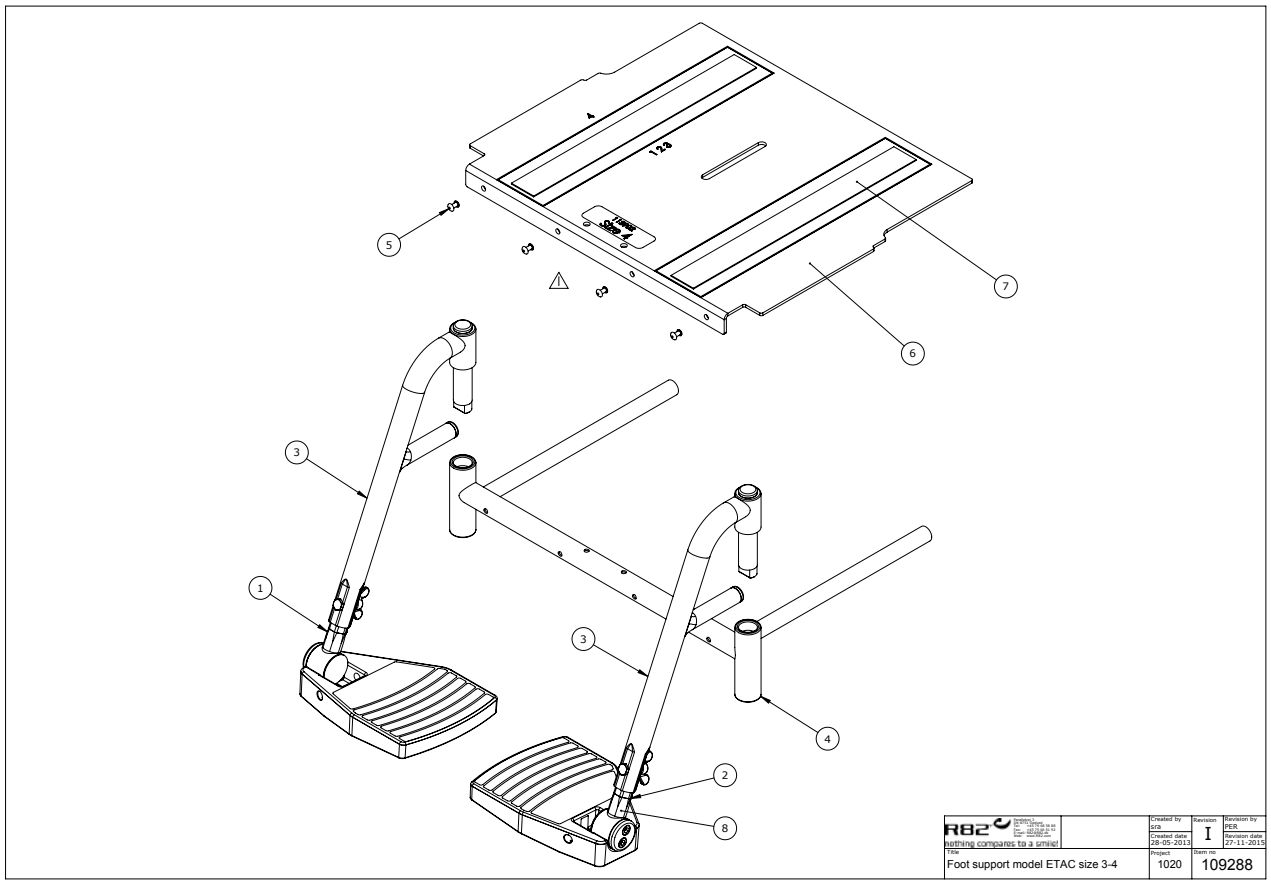

R82 A/S Rørdalsvej 3 8751 Gedved Denmark	Created by	Revision	Partship by
	1020	I	27-11-2013
Nothing compares to a setting		Project	Item no.
Foot support model ETAC size 3-4		1020	109288

Position	Art nr.	Description	Quantity	Unit of measure	Ean code
1	5025653-1	lower footsupport parted Right	1	PCS	5707292587916
1	5025642-1	lower foot support, parted,	1	PCS	5707292587930
1	5025644-1	lower footsupport parted Right	1	PCS	5707292587954
2	5025653-2	lower footsupport parted Left	1	PCS	5707292587923
2	5025642-2	lower footsupport parted left	1	PCS	5707292587947
2	5025644-2	lower footsupport parted Left	1	PCS	5707292587961
3	5025572-01	toppart foot support, parted,	2	PCS	5707292588012
3	5025573-01	toppart foot support, parted,	2	PCS	5707292588029
4	109225	Footrest system size 3	1	PCS	5707292583277
4	109230	Footrest system size 4	1	PCS	5707292583291
5	0506513	Stainless blind rivet Ø4, 8*12	4	PCS	5707292137326
6	113903	Seat extension plate size 3	1	PCS	5707292602862
6	113902	Seat extension plate size 4	1	PCS	5707292602879
7	4913040	30mm adhesive hook, black	0,5	MTR	5707292786517
8	0493437	Label "exclamation mark"	2	PCS	5707292136909